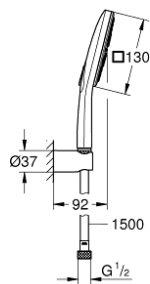

26 589 000 RAINSHOWER SMARTACTIVE 130 CUBE WALL HOLDER SET 3 SPRAYS

PRODUCT DESCRIPTION

- Colour: chrome
- consisting of:
 - hand shower Rainshower SmartActive 130 Cube (26 582)
 - maximum flow rate (at 3 bar): 8.5 l/min
 - wall shower holder (27 056)
 - Silverflex shower hose 1500 mm 1/2" x 1/2" (28 364)
 - GROHE EcoJoy - less water, perfect flow
 - GROHE DreamSpray - perfect spray pattern
 - GROHE LongLife finish
 - GROHE SpeedClean - effortless limescale removal
 - Inner WaterGuide - inner insulation for surface protection
 - TwistStop - to prevent hose from twisting
 - suitable for instantaneous heater

26 589 000 **RAINSHOWER SMARTACTIVE 130 CUBE WALL HOLDER SET 3 SPRAYS**

SPARE PARTS

1: Dirt strainer (Spare part-nr. 0700200M)