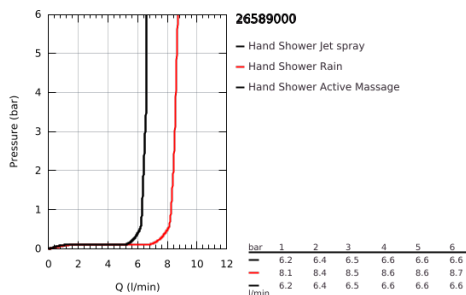

26 589 000 RAINSHOWER SMARTACTIVE 130 CUBE WALL HOLDER SET 3 SPRAYS

PRODUCT DESCRIPTION

- Colour: chrome
- consisting of:
 - hand shower Rainshower SmartActive 130 Cube (26 582)
 - maximum flow rate (at 3 bar): 8.5 l/min
 - wall shower holder (27 056)
 - Silverflex shower hose 1500 mm 1/2" x 1/2" (28 364)
 - GROHE EcoJoy - less water, perfect flow
 - GROHE DreamSpray - perfect spray pattern
 - GROHE LongLife finish
 - GROHE SpeedClean - effortless limescale removal
 - Inner WaterGuide - inner insulation for surface protection
 - TwistStop - to prevent hose from twisting
 - suitable for instantaneous heater