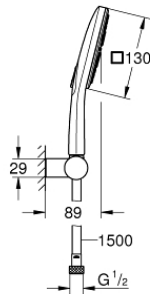

26 588 LS0 RAINSHOWER SMARTACTIVE 130 CUBE WALL HOLDER SET 3 SPRAYS

PRODUCT DESCRIPTION

- Colour: moon white
- consisting of:
 - hand shower Rainshower SmartActive 130 Cube (26 582)
 - maximum flow rate (at 3 bar): 8.5 l/min
 - spray plate moon white
 - wall shower holder, adjustable (27 055)
 - Silverflex shower hose 1500 mm 1/2" x 1/2" (28 364)
 - GROHE EcoJoy - less water, perfect flow
 - GROHE DreamSpray - perfect spray pattern
 - GROHE LongLife finish
 - GROHE SpeedClean - effortless limescale removal
 - Inner WaterGuide - inner insulation for surface protection
 - TwistStop - to prevent hose from twisting
- suitable for instantaneous heater

26 588 LS0 RAINSHOWER SMARTACTIVE 130 CUBE WALL HOLDER SET 3 SPRAYS

SPARE PARTS

1: Dirt strainer (Spare part-nr. 0700200M)