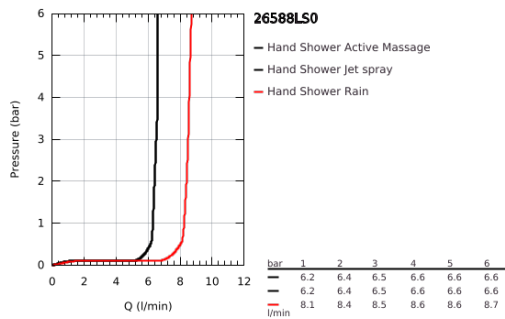

26 588 LS0 RAINSHOWER SMARTACTIVE 130 CUBE WALL HOLDER SET 3 SPRAYS

PRODUCT DESCRIPTION

- Colour: moon white
- consisting of:
 - hand shower Rainshower SmartActive 130 Cube (26 582)
 - maximum flow rate (at 3 bar): 8.5 l/min
 - spray plate moon white
 - wall shower holder, adjustable (27 055)
 - Silverflex shower hose 1500 mm 1/2" x 1/2" (28 364)
 - GROHE EcoJoy - less water, perfect flow
 - GROHE DreamSpray - perfect spray pattern
 - GROHE LongLife finish
 - GROHE SpeedClean - effortless limescale removal
 - Inner WaterGuide - inner insulation for surface protection
 - TwistStop - to prevent hose from twisting
- suitable for instantaneous heater