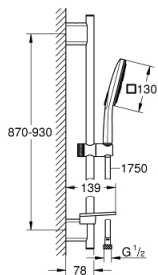

## 26 587 LS0 RAINSHOWER SMARTACTIVE 130 CUBE SHOWER RAIL SET 3 SPRAYS

### PRODUCT DESCRIPTION

- Colour: moon white
- consisting of:
  - hand shower Rainshower SmartActive 130 Cube (26 582)
  - maximum flow rate (at 3 bar): 8.5 l/min
  - spray plate moon white
  - shower rail 900 mm
- wall holders made of metal
- shower hose Silverflex 1750 mm 1/2" x 1/2" (28 388)
- GROHE EasyReach tray
- GROHE EcoJoy - less water, perfect flow
- GROHE DreamSpray - perfect spray pattern
- GROHE LongLife finish
- GROHE FastFixation Plus adjustable distance between brackets for fixing to existing drilling holes
- GROHE TileFix adjustable depth on upper and lower bracket
- GROHE SpeedClean - effortless limescale removal
- Inner WaterGuide - inner insulation for surface protection
- TwistStop - to prevent hose from twisting
- suitable for instantaneous heater

### SPARE PARTS

- 1: Shower bar holder (Spare part-nr. 48425000)
- 2: Glider (Spare part-nr. 48424000)
- 3: Soap dish (Spare part-nr. 48426000)
- 4: Dirt strainer (Spare part-nr. 0700200M)