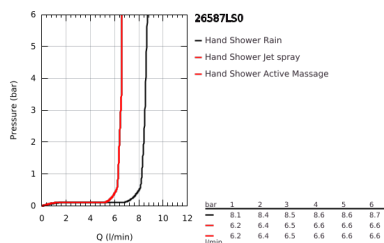

## 26 587 LS0 RAINSHOWER SMARTACTIVE 130 CUBE SHOWER RAIL SET 3 SPRAYS

### PRODUCT DESCRIPTION

- Colour: moon white
- consisting of:
  - hand shower Rainshower SmartActive 130 Cube (26 582)
  - maximum flow rate (at 3 bar): 8.5 l/min
  - spray plate moon white
  - shower rail 900 mm
- wall holders made of metal
- shower hose Silverflex 1750 mm 1/2" x 1/2" (28 388)
- GROHE EasyReach tray
- GROHE EcoJoy - less water, perfect flow
- GROHE DreamSpray - perfect spray pattern
- GROHE LongLife finish
- GROHE FastFixation Plus adjustable distance between brackets for fixing to existing drilling holes
- GROHE TileFix adjustable depth on upper and lower bracket
- GROHE SpeedClean - effortless limescale removal
- Inner WaterGuide - inner insulation for surface protection
- TwistStop - to prevent hose from twisting
- suitable for instantaneous heater