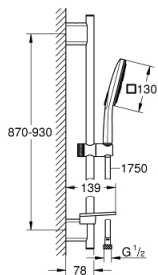

26 587 000 RAINSHOWER SMARTACTIVE 130 CUBE SHOWER RAIL SET 3 SPRAYS

PRODUCT DESCRIPTION

- Colour: chrome
- consisting of:
 - hand shower Rainshower SmartActive 130 Cube (26 582)
 - maximum flow rate (at 3 bar): 8.5 l/min
 - shower rail 900 mm
- wall holders made of metal
- shower hose Silverflex 1750 mm 1/2" x 1/2" (28 388)
- GROHE EasyReach tray
- GROHE EcoJoy - less water, perfect flow
- GROHE DreamSpray - perfect spray pattern
- GROHE LongLife finish
- GROHE FastFixation Plus adjustable distance between brackets for fixing to existing drilling holes
- GROHE TileFix adjustable depth on upper and lower bracket
- GROHE SpeedClean - effortless limescale removal
- Inner WaterGuide - inner insulation for surface protection
- TwistStop - to prevent hose from twisting
- suitable for instantaneous heater

26 587 000 **RAINSHOWER SMARTACTIVE 130 CUBE SHOWER RAIL SET 3 SPRAYS**

SPARE PARTS

- 1: Shower bar holder (Spare part-nr. 48425000)
- 2: Glider (Spare part-nr. 48424000)
- 3: Soap dish (Spare part-nr. 48426000)
- 4: Dirt strainer (Spare part-nr. 0700200M)