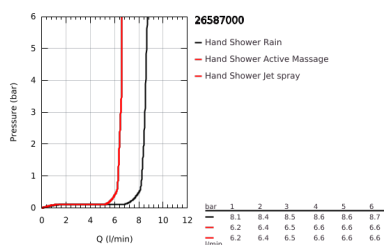

26 587 000 RAINSHOWER SMARTACTIVE 130 CUBE SHOWER RAIL SET 3 SPRAYS

PRODUCT DESCRIPTION

- Colour: chrome
- consisting of:
 - hand shower Rainshower SmartActive 130 Cube (26 582)
 - maximum flow rate (at 3 bar): 8.5 l/min
 - shower rail 900 mm
- wall holders made of metal
- shower hose Silverflex 1750 mm 1/2" x 1/2" (28 388)
- GROHE EasyReach tray
- GROHE EcoJoy - less water, perfect flow
- GROHE DreamSpray - perfect spray pattern
- GROHE LongLife finish
- GROHE FastFixation Plus adjustable distance between brackets for fixing to existing drilling holes
- GROHE TileFix adjustable depth on upper and lower bracket
- GROHE SpeedClean - effortless limescale removal
- Inner WaterGuide - inner insulation for surface protection
- TwistStop - to prevent hose from twisting
- suitable for instantaneous heater