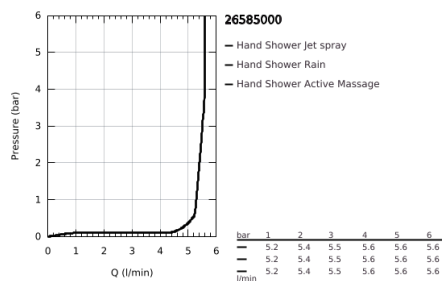

26 585 000 RAINSHOWER SMARTACTIVE 130 CUBE SHOWER RAIL SET 3 SPRAYS

PRODUCT DESCRIPTION

- Colour: chrome
- consisting of:
 - hand shower Rainshower SmartActive 130 Cube (26 552)
 - maximum flow rate (at 3 bar): 5.5 l/min
 - shower rail 600 mm
- wall holders made of metal
- Rotaflex Metal Long-Life TwistStop shower hose 1750 mm (28 025)
- GROHE EasyReach tray
- GROHE EcoJoy - less water, perfect flow
- GROHE DreamSpray - perfect spray pattern
- GROHE LongLife finish
- GROHE FastFixation Plus adjustable distance between brackets for fixing to existing drilling holes
- GROHE TileFix adjustable depth on upper and lower bracket
- GROHE SpeedClean - effortless limescale removal
- Inner WaterGuide - inner insulation for surface protection
- TwistStop - to prevent hose from twisting
- suitable for instantaneous heater

26 585 000 **RAINSHOWER SMARTACTIVE 130 CUBE SHOWER RAIL SET 3 SPRAYS**

SPARE PARTS

- 1: Shower bar holder (Spare part-nr. 48425000)
- 2: Glider (Spare part-nr. 48424000)
- 3: Soap dish (Spare part-nr. 48426000)
- 4: Dirt strainer (Spare part-nr. 0700200M)