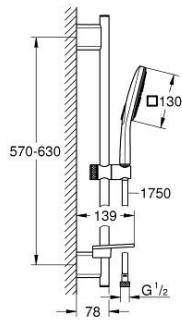

26 585 000 RAINSHOWER SMARTACTIVE 130 CUBE SHOWER RAIL SET 3 SPRAYS

PRODUCT DESCRIPTION

- Colour: chrome
- consisting of:
 - hand shower Rainshower SmartActive 130 Cube (26 552)
 - maximum flow rate (at 3 bar): 5.5 l/min
 - shower rail 600 mm
- wall holders made of metal
- Rotaflex Metal Long-Life TwistStop shower hose 1750 mm (28 025)
- GROHE EasyReach tray
- GROHE EcoJoy - less water, perfect flow
- GROHE DreamSpray - perfect spray pattern
- GROHE LongLife finish
- GROHE FastFixation Plus adjustable distance between brackets for fixing to existing drilling holes
- GROHE TileFix adjustable depth on upper and lower bracket
- GROHE SpeedClean - effortless limescale removal
- Inner WaterGuide - inner insulation for surface protection
- TwistStop - to prevent hose from twisting
- suitable for instantaneous heater

26 585 000 **RAINSHOWER SMARTACTIVE 130 CUBE SHOWER RAIL SET 3 SPRAYS**

SPARE PARTS

- 1: Shower bar holder (Spare part-nr. 48425000)
- 2: Glider (Spare part-nr. 48424000)
- 3: Soap dish (Spare part-nr. 48426000)
- 4: Dirt strainer (Spare part-nr. 0700200M)