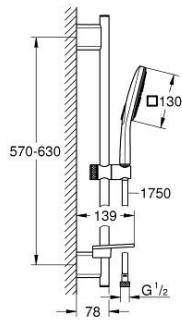

26 584 LS0 RAINSHOWER SMARTACTIVE 130 CUBE SHOWER RAIL SET 3 SPRAYS

PRODUCT DESCRIPTION

- Colour: moon white
- consisting of:
 - hand shower Rainshower SmartActive 130 Cube (26 582)
 - maximum flow rate (at 3 bar): 8.5 l/min
 - spray plate moon white
 - shower rail 600 mm
- wall holders made of metal
- shower hose Silverflex 1750 mm 1/2" x 1/2" (28 388)
- GROHE EasyReach tray
- GROHE EcoJoy - less water, perfect flow
- GROHE DreamSpray - perfect spray pattern
- GROHE LongLife finish
- GROHE FastFixation Plus adjustable distance between brackets for fixing to existing drilling holes
- GROHE TileFix adjustable depth on upper and lower bracket
- GROHE SpeedClean - effortless limescale removal
- Inner WaterGuide - inner insulation for surface protection
- TwistStop - to prevent hose from twisting
- suitable for instantaneous heater

26 584 LS0 RAINSHOWER SMARTACTIVE 130 CUBE SHOWER RAIL SET 3 SPRAYS

SPARE PARTS

- 1: Shower bar holder (Spare part-nr. 48425000)
- 2: Glider (Spare part-nr. 48424000)
- 3: Soap dish (Spare part-nr. 48426000)
- 4: Dirt strainer (Spare part-nr. 0700200M)