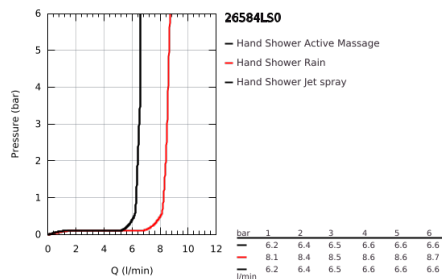

26 584 LS0 RAINSHOWER SMARTACTIVE 130 CUBE SHOWER RAIL SET 3 SPRAYS

PRODUCT DESCRIPTION

- Colour: moon white
- consisting of:
 - hand shower Rainshower SmartActive 130 Cube (26 582)
 - maximum flow rate (at 3 bar): 8.5 l/min
 - spray plate moon white
 - shower rail 600 mm
- wall holders made of metal
- shower hose Silverflex 1750 mm 1/2" x 1/2" (28 388)
- GROHE EasyReach tray
- GROHE EcoJoy - less water, perfect flow
- GROHE DreamSpray - perfect spray pattern
- GROHE LongLife finish
- GROHE FastFixation Plus adjustable distance between brackets for fixing to existing drilling holes
- GROHE TileFix adjustable depth on upper and lower bracket
- GROHE SpeedClean - effortless limescale removal
- Inner WaterGuide - inner insulation for surface protection
- TwistStop - to prevent hose from twisting
- suitable for instantaneous heater

26 584 LS0 RAINSHOWER SMARTACTIVE 130 CUBE SHOWER RAIL SET 3 SPRAYS

SPARE PARTS

- 1: Shower bar holder (Spare part-nr. 48425000)
- 2: Glider (Spare part-nr. 48424000)
- 3: Soap dish (Spare part-nr. 48426000)
- 4: Dirt strainer (Spare part-nr. 0700200M)