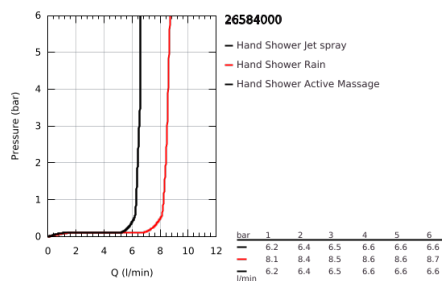

26 584 000 RAINSHOWER SMARTACTIVE 130 CUBE SHOWER RAIL SET 3 SPRAYS

PRODUCT DESCRIPTION

- Colour: chrome
- consisting of:
 - hand shower Rainshower SmartActive 130 Cube (26 582)
 - maximum flow rate (at 3 bar): 8.5 l/min
 - shower rail 600 mm
- wall holders made of metal
- shower hose Silverflex 1750 mm 1/2" x 1/2" (28 388)
- GROHE EasyReach tray
- GROHE EcoJoy - less water, perfect flow
- GROHE DreamSpray - perfect spray pattern
- GROHE LongLife finish
- GROHE FastFixation Plus adjustable distance between brackets for fixing to existing drilling holes
- GROHE TileFix adjustable depth on upper and lower bracket
- GROHE SpeedClean - effortless limescale removal
- Inner WaterGuide - inner insulation for surface protection
- TwistStop - to prevent hose from twisting
- suitable for instantaneous heater

26 584 000 **RAINSHOWER SMARTACTIVE 130 CUBE SHOWER RAIL SET 3 SPRAYS**

SPARE PARTS

- 1: Shower bar holder (Spare part-nr. 48425000)
- 2: Glider (Spare part-nr. 48424000)
- 3: Soap dish (Spare part-nr. 48426000)
- 4: Dirt strainer (Spare part-nr. 0700200M)