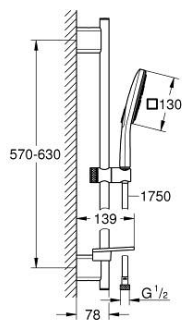

26 584 000 RAINSHOWER SMARTACTIVE 130 CUBE SHOWER RAIL SET 3 SPRAYS

PRODUCT DESCRIPTION

- Colour: chrome
- consisting of:
 - hand shower Rainshower SmartActive 130 Cube (26 582)
 - maximum flow rate (at 3 bar): 8.5 l/min
 - shower rail 600 mm
- wall holders made of metal
- shower hose Silverflex 1750 mm 1/2" x 1/2" (28 388)
- GROHE EasyReach tray
- GROHE EcoJoy - less water, perfect flow
- GROHE DreamSpray - perfect spray pattern
- GROHE LongLife finish
- GROHE FastFixation Plus adjustable distance between brackets for fixing to existing drilling holes
- GROHE TileFix adjustable depth on upper and lower bracket
- GROHE SpeedClean - effortless limescale removal
- Inner WaterGuide - inner insulation for surface protection
- TwistStop - to prevent hose from twisting
- suitable for instantaneous heater

26 584 000 **RAINSHOWER SMARTACTIVE 130 CUBE SHOWER RAIL SET 3 SPRAYS**

SPARE PARTS

- 1: Shower bar holder (Spare part-nr. 48425000)
- 2: Glider (Spare part-nr. 48424000)
- 3: Soap dish (Spare part-nr. 48426000)
- 4: Dirt strainer (Spare part-nr. 0700200M)