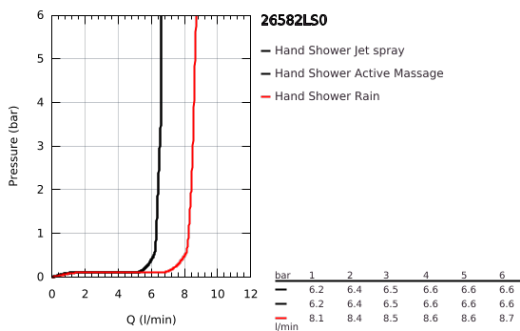

## 26 582 LS0 RAINSHOWER SMARTACTIVE 130 CUBE HAND SHOWER 3 SPRAYS

### PRODUCT DESCRIPTION

- Colour: moon white
- spray plate moon white
- spray patterns: Rain, Jet, ActiveMassage
- maximum flow rate (at 3 bar): 8.5 l/min
- GROHE EcoJoy - less water, perfect flow
- GROHE DreamSpray - perfect spray pattern
- GROHE SmartTip showering spray selection via push of a ring
- GROHE LongLife finish
- GROHE SpeedClean - effortless limescale removal
- Inner WaterGuide - inner insulation for surface protection
- universal mounting system, fitting all standard shower hoses
- suitable for instantaneous heater