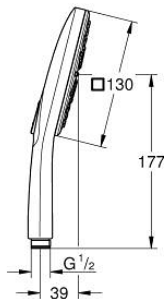

### PRODUCT DESCRIPTION

- Colour: moon white
- spray plate moon white
- spray patterns: Rain, Jet, ActiveMassage
- maximum flow rate (at 3 bar): 8.5 l/min
- GROHE EcoJoy - less water, perfect flow
- GROHE DreamSpray - perfect spray pattern
- GROHE SmartTip showering spray selection via push of a ring
- GROHE LongLife finish
- GROHE SpeedClean - effortless limescale removal
- Inner WaterGuide - inner insulation for surface protection
- universal mounting system, fitting all standard shower hoses
- suitable for instantaneous heater