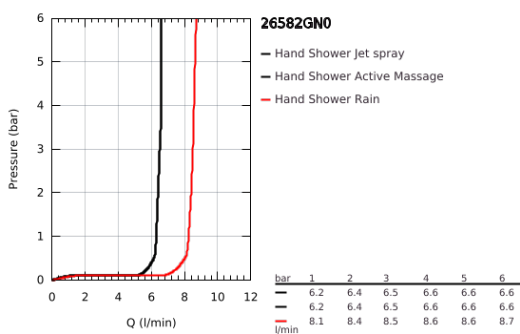

26 582 GN0 RAINSHOWER SMARTACTIVE 130 CUBE HAND SHOWER 3 SPRAYS

PRODUCT DESCRIPTION

- Colour: brushed cool sunrise
- spray plate in corresponding colour
- spray patterns: Rain, Jet, ActiveMassage
- maximum flow rate (at 3 bar): 8.5 l/min
- GROHE EcoJoy - less water, perfect flow
- GROHE DreamSpray - perfect spray pattern
- GROHE SmartTip showering spray selection via push of a ring
- GROHE LongLife finish
- GROHE SpeedClean - effortless limescale removal
- Inner WaterGuide - inner insulation for surface protection
- universal mounting system, fitting all standard shower hoses
- suitable for instantaneous heater
- minimum pressure 1.0 bar

26 582 GN0 RAINSHOWER SMARTACTIVE 130 CUBE HAND SHOWER 3 SPRAYS

SPARE PARTS

1: Dirt strainer (Spare part-nr. 0700200M)