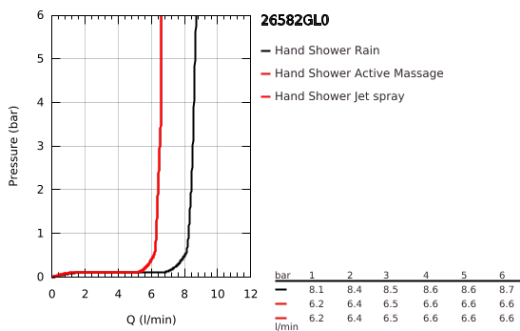

26 582 GL0 RAINSHOWER SMARTACTIVE 130 CUBE HAND SHOWER 3 SPRAYS

PRODUCT DESCRIPTION

- Colour: cool sunrise
- spray plate in corresponding colour
- spray patterns: Rain, Jet, ActiveMassage
- maximum flow rate (at 3 bar): 8.5 l/min
- GROHE EcoJoy - less water, perfect flow
- GROHE DreamSpray - perfect spray pattern
- GROHE SmartTip showering spray selection via push of a ring
- GROHE LongLife finish
- GROHE SpeedClean - effortless limescale removal
- Inner WaterGuide - inner insulation for surface protection
- universal mounting system, fitting all standard shower hoses
- suitable for instantaneous heater
- minimum pressure 1.0 bar

26 582 GL0 RAINSHOWER SMARTACTIVE 130 CUBE HAND SHOWER 3 SPRAYS

SPARE PARTS

1: Dirt strainer (Spare part-nr. 0700200M)