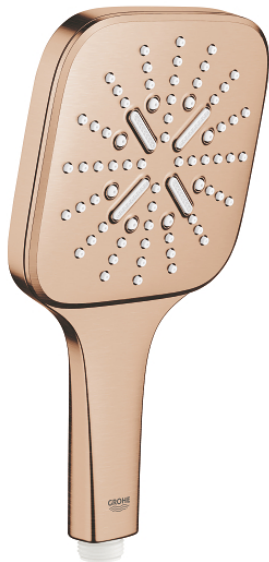

26 582 DL0 RAINSHOWER SMARTACTIVE 130 CUBE HAND SHOWER 3 SPRAYS

PRODUCT DESCRIPTION

- Colour: brushed warm sunset
- spray plate in corresponding colour
- spray patterns: Rain, Jet, ActiveMassage
- maximum flow rate (at 3 bar): 8.5 l/min
- GROHE EcoJoy - less water, perfect flow
- GROHE DreamSpray - perfect spray pattern
- GROHE SmartTip showering spray selection via push of a ring
- GROHE LongLife finish
- GROHE SpeedClean - effortless limescale removal
- Inner WaterGuide - inner insulation for surface protection
- universal mounting system, fitting all standard shower hoses
- suitable for instantaneous heater
- minimum pressure 1.0 bar

26 582 DL0 **RAINSHOWER SMARTACTIVE 130 CUBE HAND SHOWER 3 SPRAYS**

SPARE PARTS

1: Dirt strainer (Spare part-nr. 0700200M)