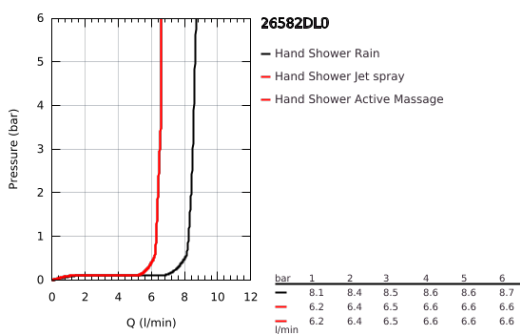

26 582 DL0 RAINSHOWER SMARTACTIVE 130 CUBE HAND SHOWER 3 SPRAYS

PRODUCT DESCRIPTION

- Colour: brushed warm sunset
- spray plate in corresponding colour
- spray patterns: Rain, Jet, ActiveMassage
- maximum flow rate (at 3 bar): 8.5 l/min
- GROHE EcoJoy - less water, perfect flow
- GROHE DreamSpray - perfect spray pattern
- GROHE SmartTip showering spray selection via push of a ring
- GROHE LongLife finish
- GROHE SpeedClean - effortless limescale removal
- Inner WaterGuide - inner insulation for surface protection
- universal mounting system, fitting all standard shower hoses
- suitable for instantaneous heater
- minimum pressure 1.0 bar

26 582 DL0 **RAINSHOWER SMARTACTIVE 130 CUBE HAND SHOWER 3 SPRAYS**

SPARE PARTS

1: Dirt strainer (Spare part-nr. 0700200M)