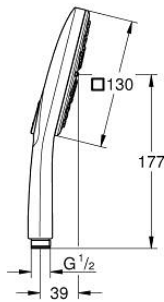

26 582 DC0 RAINSHOWER SMARTACTIVE 130 CUBE HAND SHOWER 3 SPRAYS

PRODUCT DESCRIPTION

- Colour: supersteel
- spray plate in corresponding colour
- spray patterns: Rain, Jet, ActiveMassage
- maximum flow rate (at 3 bar): 8.5 l/min
- GROHE EcoJoy - less water, perfect flow
- GROHE DreamSpray - perfect spray pattern
- GROHE SmartTip showering spray selection via push of a ring
- GROHE LongLife finish
- GROHE SpeedClean - effortless limescale removal
- Inner WaterGuide - inner insulation for surface protection
- universal mounting system, fitting all standard shower hoses
- suitable for instantaneous heater

26 582 DC0 RAINSHOWER SMARTACTIVE 130 CUBE HAND SHOWER 3 SPRAYS

SPARE PARTS

1: Dirt strainer (Spare part-nr. 0700200M)