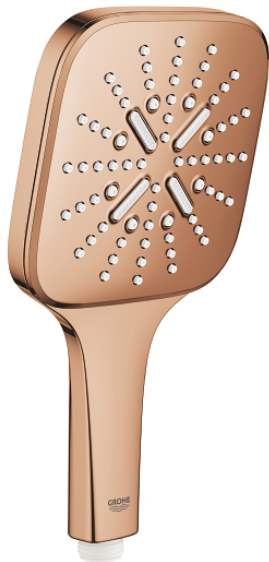

## 26 582 DA0 RAINSHOWER SMARTACTIVE 130 CUBE HAND SHOWER 3 SPRAYS

### PRODUCT DESCRIPTION

- Colour: warm sunset
- spray plate in corresponding colour
- spray patterns: Rain, Jet, ActiveMassage
- maximum flow rate (at 3 bar): 8.5 l/min
- GROHE EcoJoy - less water, perfect flow
- GROHE DreamSpray - perfect spray pattern
- GROHE SmartTip showering spray selection via push of a ring
- GROHE LongLife finish
- GROHE SpeedClean - effortless limescale removal
- Inner WaterGuide - inner insulation for surface protection
- universal mounting system, fitting all standard shower hoses
- suitable for instantaneous heater
- minimum pressure 1.0 bar