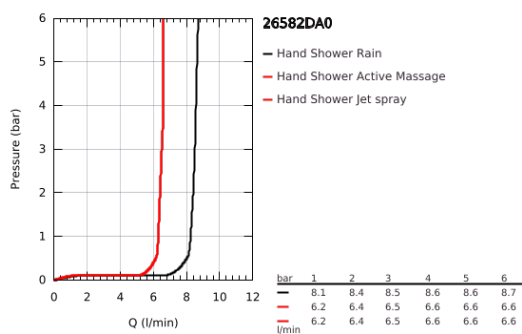

## 26 582 DA0 RAINSHOWER SMARTACTIVE 130 CUBE HAND SHOWER 3 SPRAYS

### PRODUCT DESCRIPTION

- Colour: warm sunset
- spray plate in corresponding colour
- spray patterns: Rain, Jet, ActiveMassage
- maximum flow rate (at 3 bar): 8.5 l/min
- GROHE EcoJoy - less water, perfect flow
- GROHE DreamSpray - perfect spray pattern
- GROHE SmartTip showering spray selection via push of a ring
- GROHE LongLife finish
- GROHE SpeedClean - effortless limescale removal
- Inner WaterGuide - inner insulation for surface protection
- universal mounting system, fitting all standard shower hoses
- suitable for instantaneous heater
- minimum pressure 1.0 bar