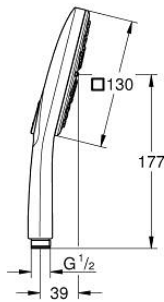

26 582 AL0 RAINSHOWER SMARTACTIVE 130 CUBE HAND SHOWER 3 SPRAYS

PRODUCT DESCRIPTION

- Colour: brushed hard graphite
- spray plate in corresponding colour
- spray patterns: Rain, Jet, ActiveMassage
- maximum flow rate (at 3 bar): 8.5 l/min
- GROHE EcoJoy - less water, perfect flow
- GROHE DreamSpray - perfect spray pattern
- GROHE SmartTip showering spray selection via push of a ring
- GROHE LongLife finish
- GROHE SpeedClean - effortless limescale removal
- Inner WaterGuide - inner insulation for surface protection
- universal mounting system, fitting all standard shower hoses
- suitable for instantaneous heater
- minimum pressure 1.0 bar

26 582 AL0 RAINSHOWER SMARTACTIVE 130 CUBE HAND SHOWER 3 SPRAYS

SPARE PARTS

1: Dirt strainer (Spare part-nr. 0700200M)