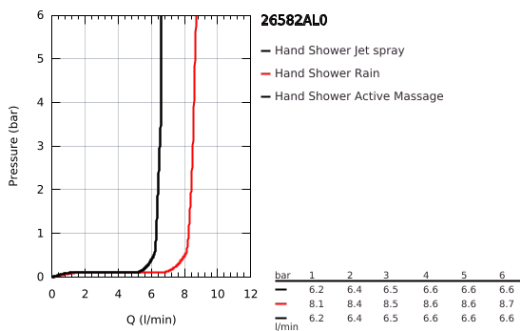

26 582 AL0 RAINSHOWER SMARTACTIVE 130 CUBE HAND SHOWER 3 SPRAYS

PRODUCT DESCRIPTION

- Colour: brushed hard graphite
- spray plate in corresponding colour
- spray patterns: Rain, Jet, ActiveMassage
- maximum flow rate (at 3 bar): 8.5 l/min
- GROHE EcoJoy - less water, perfect flow
- GROHE DreamSpray - perfect spray pattern
- GROHE SmartTip showering spray selection via push of a ring
- GROHE LongLife finish
- GROHE SpeedClean - effortless limescale removal
- Inner WaterGuide - inner insulation for surface protection
- universal mounting system, fitting all standard shower hoses
- suitable for instantaneous heater
- minimum pressure 1.0 bar

26 582 AL0 RAINSHOWER SMARTACTIVE 130 CUBE HAND SHOWER 3 SPRAYS

SPARE PARTS

1: Dirt strainer (Spare part-nr. 0700200M)