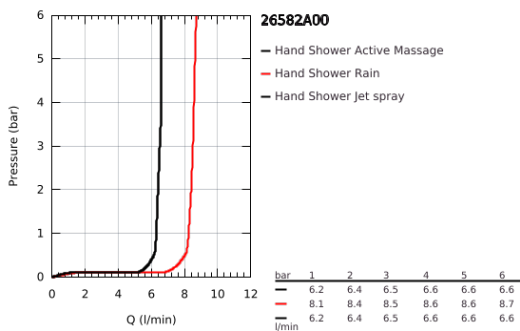

## 26 582 A00 RAINSHOWER SMARTACTIVE 130 CUBE HAND SHOWER 3 SPRAYS

### PRODUCT DESCRIPTION

- Colour: hard graphite
- spray plate in corresponding colour
- spray patterns: Rain, Jet, ActiveMassage
- maximum flow rate (at 3 bar): 8.5 l/min
- GROHE EcoJoy - less water, perfect flow
- GROHE DreamSpray - perfect spray pattern
- GROHE SmartTip showering spray selection via push of a ring
- GROHE LongLife finish
- GROHE SpeedClean - effortless limescale removal
- Inner WaterGuide - inner insulation for surface protection
- universal mounting system, fitting all standard shower hoses
- suitable for instantaneous heater
- minimum pressure 1.0 bar