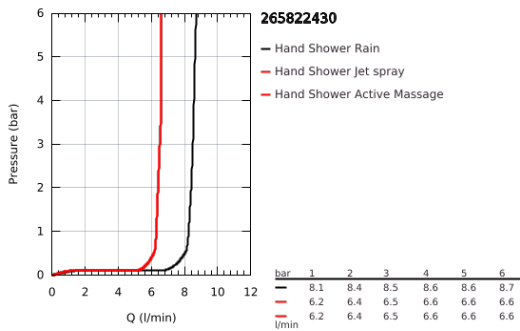

26 582 243 0 **RAINSHOWER SMARTACTIVE 130 CUBE HAND SHOWER 3 SPRAYS**

**PRODUCT DESCRIPTION**

- Colour: matte black
- spray plate in corresponding colour
- spray patterns: Rain, Jet, ActiveMassage
- maximum flow rate (at 3 bar): 8.5 l/min
- GROHE EcoJoy - less water, perfect flow
- GROHE DreamSpray - perfect spray pattern
- GROHE SmartTip showering spray selection via push of a ring
- GROHE SpeedClean - effortless limescale removal
- Inner WaterGuide - inner insulation for surface protection
- universal mounting system, fitting all standard shower hoses