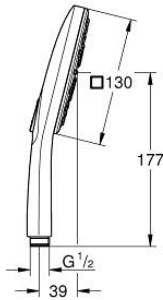

26 582 243 0 **RAINSHOWER SMARTACTIVE 130 CUBE HAND SHOWER 3 SPRAYS**

**PRODUCT DESCRIPTION**

- Colour: matte black
- spray plate in corresponding colour
- spray patterns: Rain, Jet, ActiveMassage
- maximum flow rate (at 3 bar): 8.5 l/min
- GROHE EcoJoy - less water, perfect flow
- GROHE DreamSpray - perfect spray pattern
- GROHE SmartTip showering spray selection via push of a ring
- GROHE SpeedClean - effortless limescale removal
- Inner WaterGuide - inner insulation for surface protection
- universal mounting system, fitting all standard shower hoses

26 582 243 0 **RAINSHOWER SMARTACTIVE 130 CUBE HAND SHOWER 3 SPRAYS**

**SPARE PARTS**

1: Dirt strainer (Spare part-nr. 0700200M)