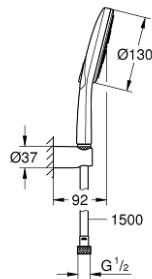

26 581 LS0 RAINSHOWER SMARTACTIVE 130 WALL HOLDER SET 3 SPRAYS

PRODUCT DESCRIPTION

- Colour: moon white
- consisting of:
 - hand shower Rainshower SmartActive 130 (26 574)
 - maximum flow rate (at 3 bar): 8.5 l/min
 - spray plate moon white
 - wall shower holder (27 056)
 - Silverflex shower hose 1500 mm 1/2" x 1/2" (28 364)
 - GROHE EcoJoy - less water, perfect flow
 - GROHE DreamSpray - perfect spray pattern
 - GROHE LongLife finish
 - GROHE SpeedClean - effortless limescale removal
 - Inner WaterGuide - inner insulation for surface protection
 - TwistStop - to prevent hose from twisting
 - suitable for instantaneous heater

26 581 LS0 RAINSHOWER SMARTACTIVE 130 WALL HOLDER SET 3 SPRAYS

SPARE PARTS

1: Dirt strainer (Spare part-nr. 0700200M)