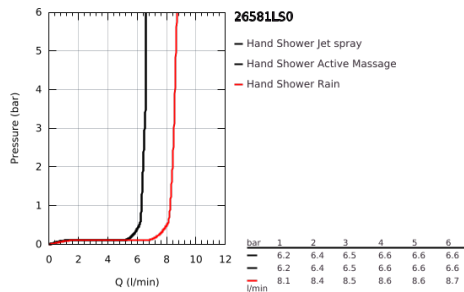

26 581 LS0 RAINSHOWER SMARTACTIVE 130 WALL HOLDER SET 3 SPRAYS

PRODUCT DESCRIPTION

- Colour: moon white
- consisting of:
 - hand shower Rainshower SmartActive 130 (26 574)
 - maximum flow rate (at 3 bar): 8.5 l/min
 - spray plate moon white
 - wall shower holder (27 056)
 - Silverflex shower hose 1500 mm 1/2" x 1/2" (28 364)
 - GROHE EcoJoy - less water, perfect flow
 - GROHE DreamSpray - perfect spray pattern
 - GROHE LongLife finish
 - GROHE SpeedClean - effortless limescale removal
 - Inner WaterGuide - inner insulation for surface protection
 - TwistStop - to prevent hose from twisting
 - suitable for instantaneous heater