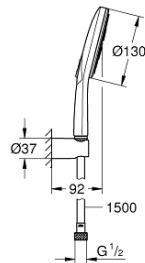

26 581 000 **RAINSHOWER SMARTACTIVE 130 WALL HOLDER SET 3 SPRAYS**

PRODUCT DESCRIPTION

- Colour: chrome
- consisting of:
 - hand shower Rainshower SmartActive 130 (26 574)
 - maximum flow rate (at 3 bar): 8.5 l/min
 - wall shower holder (27 056)
 - Silverflex shower hose 1500 mm 1/2" x 1/2" (28 364)
 - GROHE EcoJoy - less water, perfect flow
 - GROHE DreamSpray - perfect spray pattern
 - GROHE LongLife finish
 - GROHE SpeedClean - effortless limescale removal
 - Inner WaterGuide - inner insulation for surface protection
 - TwistStop - to prevent hose from twisting
 - suitable for instantaneous heater

26 581 000 **RAINSHOWER SMARTACTIVE 130 WALL HOLDER SET 3 SPRAYS**

SPARE PARTS

1: Dirt strainer (Spare part-nr. 0700200M)