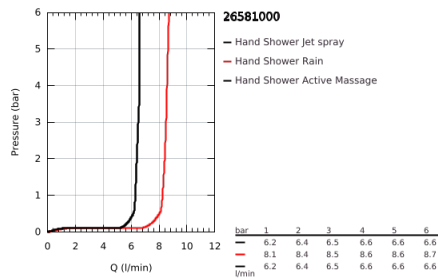

26 581 000 **RAINSHOWER SMARTACTIVE 130 WALL HOLDER SET 3 SPRAYS**

PRODUCT DESCRIPTION

- Colour: chrome
- consisting of:
 - hand shower Rainshower SmartActive 130 (26 574)
 - maximum flow rate (at 3 bar): 8.5 l/min
 - wall shower holder (27 056)
 - Silverflex shower hose 1500 mm 1/2" x 1/2" (28 364)
 - GROHE EcoJoy - less water, perfect flow
 - GROHE DreamSpray - perfect spray pattern
 - GROHE LongLife finish
 - GROHE SpeedClean - effortless limescale removal
 - Inner WaterGuide - inner insulation for surface protection
 - TwistStop - to prevent hose from twisting
 - suitable for instantaneous heater