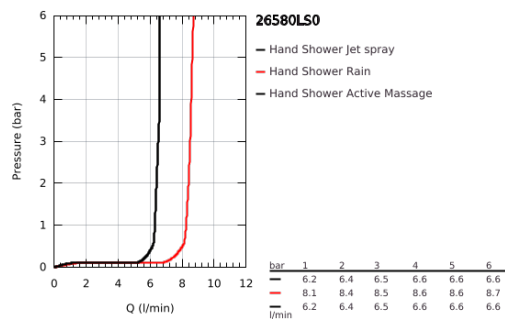

## 26 580 LS0 RAINSHOWER SMARTACTIVE 130 WALL HOLDER SET 3 SPRAYS

### PRODUCT DESCRIPTION

- Colour: moon white
- consisting of:
  - hand shower Rainshower SmartActive 130 (26 574)
  - maximum flow rate (at 3 bar): 8.5 l/min
  - wall shower holder, adjustable (27 055)
  - Silverflex shower hose 1500 mm 1/2" x 1/2" (28 364)
  - GROHE EcoJoy - less water, perfect flow
  - GROHE DreamSpray - perfect spray pattern
  - GROHE LongLife finish
  - GROHE SpeedClean - effortless limescale removal
  - Inner WaterGuide - inner insulation for surface protection
  - TwistStop - to prevent hose from twisting
  - suitable for instantaneous heater
  - spray plate moon white