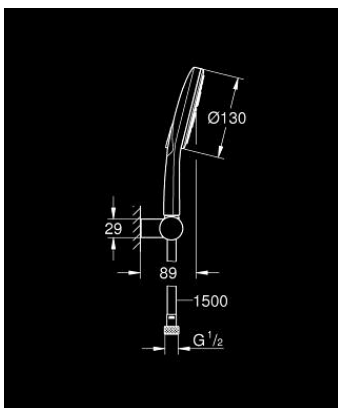

26 580 000 RAINSHOWER SMARTACTIVE 130 WALL HOLDER SET 3 SPRAYS

PRODUCT DESCRIPTION

- Colour: chrome
- consisting of:
 - hand shower Rainshower SmartActive 130 (26 574)
 - maximum flow rate (at 3 bar): 8.5 l/min
 - wall shower holder, adjustable (27 055)
 - Silverflex shower hose 1500 mm 1/2" x 1/2" (28 364)
 - GROHE EcoJoy - less water, perfect flow
 - GROHE DreamSpray - perfect spray pattern
 - GROHE LongLife finish
 - GROHE SpeedClean - effortless limescale removal
 - Inner WaterGuide - inner insulation for surface protection
 - TwistStop - to prevent hose from twisting
- suitable for instantaneous heater

26 580 000 **RAINSHOWER SMARTACTIVE 130 WALL HOLDER SET 3 SPRAYS**

SPARE PARTS

1: Dirt strainer (Spare part-nr. 0700200M)