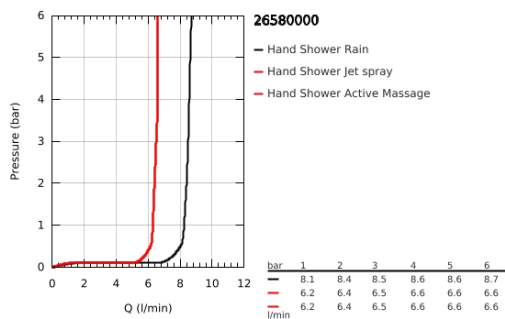

26 580 000 RAINSHOWER SMARTACTIVE 130 WALL HOLDER SET 3 SPRAYS

PRODUCT DESCRIPTION

- Colour: chrome
- consisting of:
 - hand shower Rainshower SmartActive 130 (26 574)
 - maximum flow rate (at 3 bar): 8.5 l/min
 - wall shower holder, adjustable (27 055)
 - Silverflex shower hose 1500 mm 1/2" x 1/2" (28 364)
 - GROHE EcoJoy - less water, perfect flow
 - GROHE DreamSpray - perfect spray pattern
 - GROHE LongLife finish
 - GROHE SpeedClean - effortless limescale removal
 - Inner WaterGuide - inner insulation for surface protection
 - TwistStop - to prevent hose from twisting
- suitable for instantaneous heater