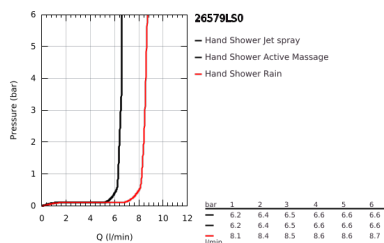

26 579 LS0 RAINSHOWER SMARTACTIVE 130 SHOWER RAIL SET 3 SPRAYS

PRODUCT DESCRIPTION

- Colour: moon white
- consisting of:
 - hand shower Rainshower SmartActive 130 (26 574)
 - maximum flow rate (at 3 bar): 8.5 l/min
 - spray plate moon white
 - shower rail 900 mm
- wall holders made of metal
- shower hose Silverflex 1750 mm 1/2" x 1/2" (28 388)
- GROHE EasyReach tray
- GROHE EcoJoy - less water, perfect flow
- GROHE DreamSpray - perfect spray pattern
- GROHE LongLife finish
- GROHE FastFixation Plus adjustable distance between brackets for fixing to existing drilling holes
- GROHE TileFix adjustable depth on upper and lower bracket
- GROHE SpeedClean - effortless limescale removal
- Inner WaterGuide - inner insulation for surface protection
- TwistStop - to prevent hose from twisting
- suitable for instantaneous heater