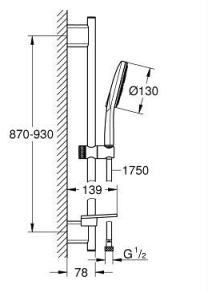

26 579 LS0 RAINSHOWER SMARTACTIVE 130 SHOWER RAIL SET 3 SPRAYS

PRODUCT DESCRIPTION

- Colour: moon white
- consisting of:
 - hand shower Rainshower SmartActive 130 (26 574)
 - maximum flow rate (at 3 bar): 8.5 l/min
 - spray plate moon white
 - shower rail 900 mm
- wall holders made of metal
- shower hose Silverflex 1750 mm 1/2" x 1/2" (28 388)
- GROHE EasyReach tray
- GROHE EcoJoy - less water, perfect flow
- GROHE DreamSpray - perfect spray pattern
- GROHE LongLife finish
- GROHE FastFixation Plus adjustable distance between brackets for fixing to existing drilling holes
- GROHE TileFix adjustable depth on upper and lower bracket
- GROHE SpeedClean - effortless limescale removal
- Inner WaterGuide - inner insulation for surface protection
- TwistStop - to prevent hose from twisting
- suitable for instantaneous heater

26 579 LS0 RAINSHOWER SMARTACTIVE 130 SHOWER RAIL SET 3 SPRAYS

SPARE PARTS

- 1: Shower bar holder (Spare part-nr. 48425000)
- 2: Glider (Spare part-nr. 48424000)
- 3: Soap dish (Spare part-nr. 48426000)
- 4: Dirt strainer (Spare part-nr. 0700200M)