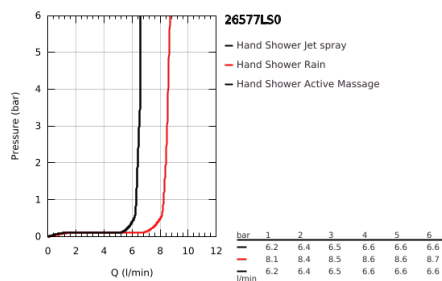

26 577 LS0 RAINSHOWER SMARTACTIVE 130 SHOWER RAIL SET 3 SPRAYS

PRODUCT DESCRIPTION

- Colour: moon white
- consisting of:
 - hand shower Rainshower SmartActive 130 (26 574)
 - maximum flow rate (at 3 bar): 8.5 l/min
 - spray plate moon white
 - shower rail 600 mm
- wall holders made of metal
- shower hose Silverflex 1750 mm 1/2" x 1/2" (28 388)
- GROHE EasyReach tray
- GROHE EcoJoy - less water, perfect flow
- GROHE DreamSpray - perfect spray pattern
- GROHE LongLife finish
- GROHE FastFixation Plus adjustable distance between brackets for fixing to existing drilling holes
- GROHE TileFix adjustable depth on upper and lower bracket
- GROHE SpeedClean - effortless limescale removal
- Inner WaterGuide - inner insulation for surface protection
- TwistStop - to prevent hose from twisting
- suitable for instantaneous heater
- minimum pressure 1.0 bar