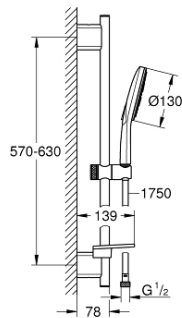

26 577 LS0 RAINSHOWER SMARTACTIVE 130 SHOWER RAIL SET 3 SPRAYS

PRODUCT DESCRIPTION

- Colour: moon white
- consisting of:
 - hand shower Rainshower SmartActive 130 (26 574)
 - maximum flow rate (at 3 bar): 8.5 l/min
 - spray plate moon white
 - shower rail 600 mm
- wall holders made of metal
- shower hose Silverflex 1750 mm 1/2" x 1/2" (28 388)
- GROHE EasyReach tray
- GROHE EcoJoy - less water, perfect flow
- GROHE DreamSpray - perfect spray pattern
- GROHE LongLife finish
- GROHE FastFixation Plus adjustable distance between brackets for fixing to existing drilling holes
- GROHE TileFix adjustable depth on upper and lower bracket
- GROHE SpeedClean - effortless limescale removal
- Inner WaterGuide - inner insulation for surface protection
- TwistStop - to prevent hose from twisting
- suitable for instantaneous heater
- minimum pressure 1.0 bar

26 577 LS0 RAINSHOWER SMARTACTIVE 130 SHOWER RAIL SET 3 SPRAYS

SPARE PARTS

- 1: Shower bar holder (Spare part-nr. 48425000)
- 2: Glider (Spare part-nr. 48424000)
- 3: Soap dish (Spare part-nr. 48426000)
- 4: Dirt strainer (Spare part-nr. 0700200M)