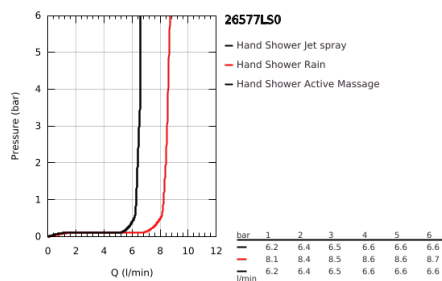

## 26 577 LS0 RAINSHOWER SMARTACTIVE 130 SHOWER RAIL SET 3 SPRAYS

### PRODUCT DESCRIPTION

- Colour: moon white
- consisting of:
  - hand shower Rainshower SmartActive 130 (26 574)
  - maximum flow rate (at 3 bar): 8.5 l/min
  - spray plate moon white
  - shower rail 600 mm
- wall holders made of metal
- shower hose Silverflex 1750 mm 1/2" x 1/2" (28 388)
- GROHE EasyReach tray
- GROHE EcoJoy - less water, perfect flow
- GROHE DreamSpray - perfect spray pattern
- GROHE LongLife finish
- GROHE FastFixation Plus adjustable distance between brackets for fixing to existing drilling holes
- GROHE TileFix adjustable depth on upper and lower bracket
- GROHE SpeedClean - effortless limescale removal
- Inner WaterGuide - inner insulation for surface protection
- TwistStop - to prevent hose from twisting
- suitable for instantaneous heater
- minimum pressure 1.0 bar