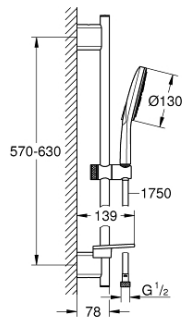

## 26 577 LS0 RAINSHOWER SMARTACTIVE 130 SHOWER RAIL SET 3 SPRAYS

### PRODUCT DESCRIPTION

- Colour: moon white
- consisting of:
  - hand shower Rainshower SmartActive 130 (26 574)
  - maximum flow rate (at 3 bar): 8.5 l/min
  - spray plate moon white
  - shower rail 600 mm
- wall holders made of metal
- shower hose Silverflex 1750 mm 1/2" x 1/2" (28 388)
- GROHE EasyReach tray
- GROHE EcoJoy - less water, perfect flow
- GROHE DreamSpray - perfect spray pattern
- GROHE LongLife finish
- GROHE FastFixation Plus adjustable distance between brackets for fixing to existing drilling holes
- GROHE TileFix adjustable depth on upper and lower bracket
- GROHE SpeedClean - effortless limescale removal
- Inner WaterGuide - inner insulation for surface protection
- TwistStop - to prevent hose from twisting
- suitable for instantaneous heater
- minimum pressure 1.0 bar

### SPARE PARTS

- 1: Shower bar holder (Spare part-nr. 48425000)
- 2: Glider (Spare part-nr. 48424000)
- 3: Soap dish (Spare part-nr. 48426000)
- 4: Dirt strainer (Spare part-nr. 0700200M)