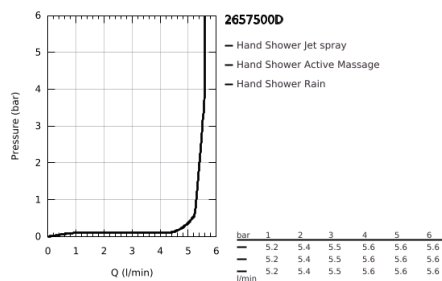

26 575 00D RAINSHOWER SMARTACTIVE 130 SHOWER RAIL SET 3 SPRAYS

PRODUCT DESCRIPTION

- Colour: chrome
- consisting of:
 - hand shower Rainshower SmartActive 130 (26 574)
 - maximum flow rate (at 3 bar): 5.5 l/min
 - shower rail 600 mm
- wall holders made of metal
- shower hose Silverflex 1750 mm 1/2" x 1/2" (28 388)
- GROHE EasyReach tray
- GROHE EcoJoy - less water, perfect flow
- GROHE DreamSpray - perfect spray pattern
- GROHE LongLife finish
- GROHE FastFixation Plus adjustable distance between brackets for fixing to existing drilling holes
- GROHE TileFix adjustable depth on upper and lower bracket
- GROHE SpeedClean - effortless limescale removal
- Inner WaterGuide - inner insulation for surface protection
- TwistStop - to prevent hose from twisting
- suitable for instantaneous heater
- minimum pressure 1.0 bar

26 575 00D RAINSHOWER SMARTACTIVE 130 SHOWER RAIL SET 3 SPRAYS

SPARE PARTS

- 1: Shower bar holder (Spare part-nr. 48425000)
- 2: Glider (Spare part-nr. 48424000)
- 3: Soap dish (Spare part-nr. 48426000)
- 4: Dirt strainer (Spare part-nr. 0700200M)