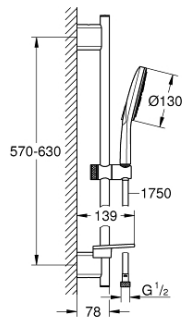

26 575 00D RAINSHOWER SMARTACTIVE 130 SHOWER RAIL SET 3 SPRAYS

PRODUCT DESCRIPTION

- Colour: chrome
- consisting of:
 - hand shower Rainshower SmartActive 130 (26 574)
 - maximum flow rate (at 3 bar): 5.5 l/min
 - shower rail 600 mm
- wall holders made of metal
- shower hose Silverflex 1750 mm 1/2" x 1/2" (28 388)
- GROHE EasyReach tray
- GROHE EcoJoy - less water, perfect flow
- GROHE DreamSpray - perfect spray pattern
- GROHE LongLife finish
- GROHE FastFixation Plus adjustable distance between brackets for fixing to existing drilling holes
- GROHE TileFix adjustable depth on upper and lower bracket
- GROHE SpeedClean - effortless limescale removal
- Inner WaterGuide - inner insulation for surface protection
- TwistStop - to prevent hose from twisting
- suitable for instantaneous heater
- minimum pressure 1.0 bar

26 575 00D RAINSHOWER SMARTACTIVE 130 SHOWER RAIL SET 3 SPRAYS

SPARE PARTS

- 1: Shower bar holder (Spare part-nr. 48425000)
- 2: Glider (Spare part-nr. 48424000)
- 3: Soap dish (Spare part-nr. 48426000)
- 4: Dirt strainer (Spare part-nr. 0700200M)