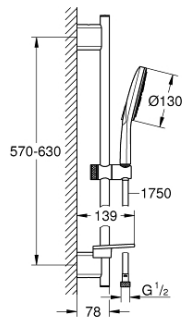

26 575 000 RAINSHOWER SMARTACTIVE 130 SHOWER RAIL SET 3 SPRAYS

PRODUCT DESCRIPTION

- Colour: chrome
- consisting of:
 - hand shower Rainshower SmartActive 130 (26 574)
 - maximum flow rate (at 3 bar): 8.5 l/min
 - shower rail 600 mm
- wall holders made of metal
- shower hose Silverflex 1750 mm 1/2" x 1/2" (28 388)
- GROHE EasyReach tray
- GROHE EcoJoy - less water, perfect flow
- GROHE DreamSpray - perfect spray pattern
- GROHE LongLife finish
- GROHE FastFixation Plus adjustable distance between brackets for fixing to existing drilling holes
- GROHE TileFix adjustable depth on upper and lower bracket
- GROHE SpeedClean - effortless limescale removal
- Inner WaterGuide - inner insulation for surface protection
- TwistStop - to prevent hose from twisting
- suitable for instantaneous heater

26 575 000 **RAINSHOWER SMARTACTIVE 130 SHOWER RAIL SET 3 SPRAYS**

SPARE PARTS

- 1: Shower bar holder (Spare part-nr. 48425000)
- 2: Glider (Spare part-nr. 48424000)
- 3: Soap dish (Spare part-nr. 48426000)
- 4: Dirt strainer (Spare part-nr. 0700200M)