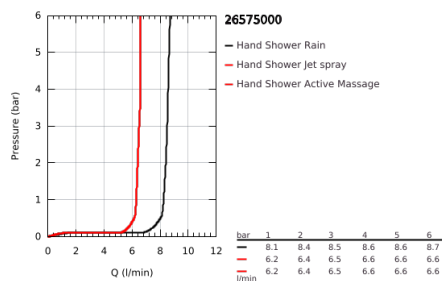

26 575 000 RAINSHOWER SMARTACTIVE 130 SHOWER RAIL SET 3 SPRAYS

PRODUCT DESCRIPTION

- Colour: chrome
- consisting of:
 - hand shower Rainshower SmartActive 130 (26 574)
 - maximum flow rate (at 3 bar): 8.5 l/min
 - shower rail 600 mm
- wall holders made of metal
- shower hose Silverflex 1750 mm 1/2" x 1/2" (28 388)
- GROHE EasyReach tray
- GROHE EcoJoy - less water, perfect flow
- GROHE DreamSpray - perfect spray pattern
- GROHE LongLife finish
- GROHE FastFixation Plus adjustable distance between brackets for fixing to existing drilling holes
- GROHE TileFix adjustable depth on upper and lower bracket
- GROHE SpeedClean - effortless limescale removal
- Inner WaterGuide - inner insulation for surface protection
- TwistStop - to prevent hose from twisting
- suitable for instantaneous heater