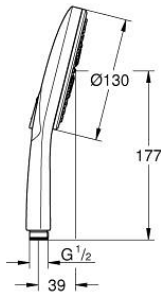

26 574 LS0 RAINSHOWER SMARTACTIVE 130 HAND SHOWER 3 SPRAYS

PRODUCT DESCRIPTION

- Colour: moon white
- spray plate moon white
- spray patterns: Rain, Jet, ActiveMassage
- maximum flow rate (at 3 bar): 8.5 l/min
- GROHE EcoJoy - less water, perfect flow
- GROHE DreamSpray - perfect spray pattern
- GROHE SmartTip showering spray selection via push of a ring
- GROHE LongLife finish
- GROHE SpeedClean - effortless limescale removal
- Inner WaterGuide - inner insulation for surface protection
- universal mounting system, fitting all standard shower hoses
- suitable for instantaneous heater

26 574 LS0 RAINSHOWER SMARTACTIVE 130 HAND SHOWER 3 SPRAYS

SPARE PARTS

1: Dirt strainer (Spare part-nr. 0700200M)