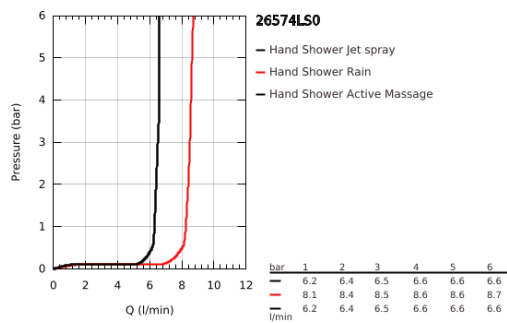

26 574 LS0 RAINSHOWER SMARTACTIVE 130 HAND SHOWER 3 SPRAYS

PRODUCT DESCRIPTION

- Colour: moon white
- spray plate moon white
- spray patterns: Rain, Jet, ActiveMassage
- maximum flow rate (at 3 bar): 8.5 l/min
- GROHE EcoJoy - less water, perfect flow
- GROHE DreamSpray - perfect spray pattern
- GROHE SmartTip showering spray selection via push of a ring
- GROHE LongLife finish
- GROHE SpeedClean - effortless limescale removal
- Inner WaterGuide - inner insulation for surface protection
- universal mounting system, fitting all standard shower hoses
- suitable for instantaneous heater