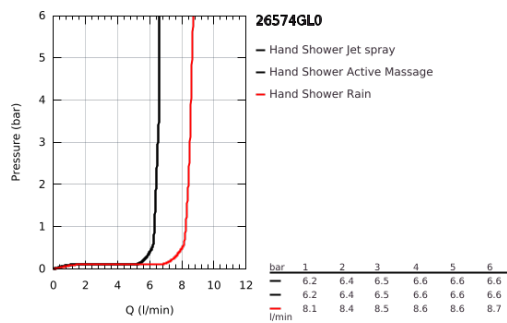

## 26 574 GL0 RAINSHOWER SMARTACTIVE 130 HAND SHOWER 3 SPRAYS

### PRODUCT DESCRIPTION

- Colour: cool sunrise
- spray plate in corresponding colour
- spray patterns: Rain, Jet, ActiveMassage
- maximum flow rate (at 3 bar): 8.5 l/min
- GROHE EcoJoy - less water, perfect flow
- GROHE DreamSpray - perfect spray pattern
- GROHE SmartTip showering spray selection via push of a ring
- GROHE LongLife finish
- GROHE SpeedClean - effortless limescale removal
- Inner WaterGuide - inner insulation for surface protection
- universal mounting system, fitting all standard shower hoses
- suitable for instantaneous heater