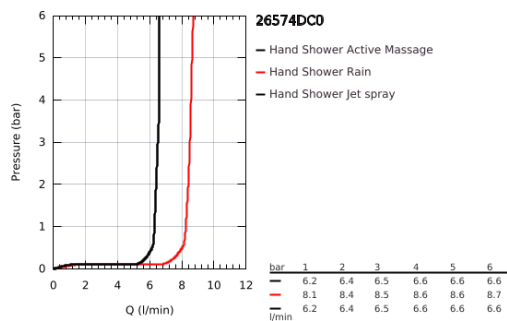

26 574 DC0 RAINSHOWER SMARTACTIVE 130 HAND SHOWER 3 SPRAYS

PRODUCT DESCRIPTION

- Colour: supersteel
- spray plate in corresponding colour
- spray patterns: Rain, Jet, ActiveMassage
- maximum flow rate (at 3 bar): 8.5 l/min
- GROHE EcoJoy - less water, perfect flow
- GROHE DreamSpray - perfect spray pattern
- GROHE SmartTip showering spray selection via push of a ring
- GROHE LongLife finish
- GROHE SpeedClean - effortless limescale removal
- Inner WaterGuide - inner insulation for surface protection
- universal mounting system, fitting all standard shower hoses
- suitable for instantaneous heater