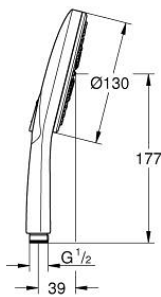

26 574 DC0 RAINSHOWER SMARTACTIVE 130 HAND SHOWER 3 SPRAYS

PRODUCT DESCRIPTION

- Colour: supersteel
- spray plate in corresponding colour
- spray patterns: Rain, Jet, ActiveMassage
- maximum flow rate (at 3 bar): 8.5 l/min
- GROHE EcoJoy - less water, perfect flow
- GROHE DreamSpray - perfect spray pattern
- GROHE SmartTip showering spray selection via push of a ring
- GROHE LongLife finish
- GROHE SpeedClean - effortless limescale removal
- Inner WaterGuide - inner insulation for surface protection
- universal mounting system, fitting all standard shower hoses
- suitable for instantaneous heater

26 574 DC0 RAINSHOWER SMARTACTIVE 130 HAND SHOWER 3 SPRAYS

SPARE PARTS

1: Dirt strainer (Spare part-nr. 0700200M)