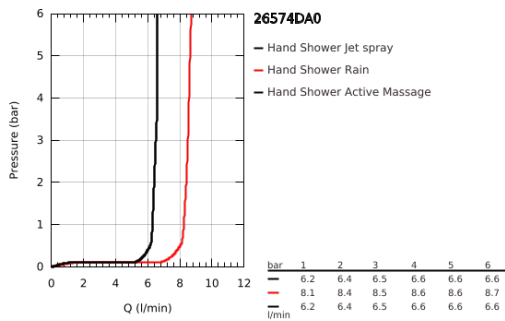

26 574 DA0 RAINSHOWER SMARTACTIVE 130 HAND SHOWER 3 SPRAYS

PRODUCT DESCRIPTION

- Colour: warm sunset
- spray plate in corresponding colour
- spray patterns: Rain, Jet, ActiveMassage
- maximum flow rate (at 3 bar): 8.5 l/min
- GROHE EcoJoy - less water, perfect flow
- GROHE DreamSpray - perfect spray pattern
- GROHE SmartTip showering spray selection via push of a ring
- GROHE LongLife finish
- GROHE SpeedClean - effortless limescale removal
- Inner WaterGuide - inner insulation for surface protection
- universal mounting system, fitting all standard shower hoses
- suitable for instantaneous heater