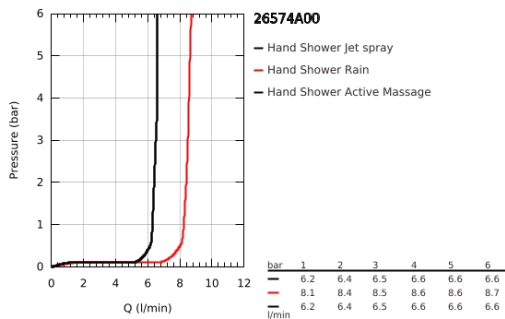

26 574 A00 RAINSHOWER SMARTACTIVE 130 HAND SHOWER 3 SPRAYS

PRODUCT DESCRIPTION

- Colour: hard graphite
- spray plate in corresponding colour
- spray patterns: Rain, Jet, ActiveMassage
- maximum flow rate (at 3 bar): 8.5 l/min
- GROHE EcoJoy - less water, perfect flow
- GROHE DreamSpray - perfect spray pattern
- GROHE SmartTip showering spray selection via push of a ring
- GROHE LongLife finish
- GROHE SpeedClean - effortless limescale removal
- Inner WaterGuide - inner insulation for surface protection
- universal mounting system, fitting all standard shower hoses
- suitable for instantaneous heater