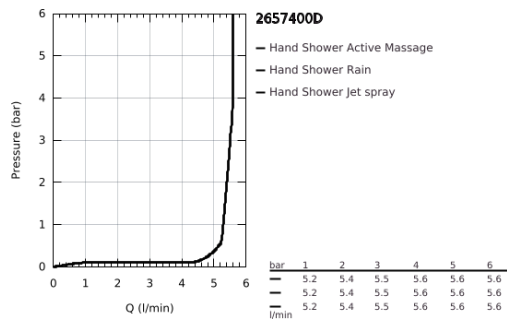

26 574 00D RAINSHOWER SMARTACTIVE 130 HAND SHOWER 3 SPRAYS

PRODUCT DESCRIPTION

- Colour: chrome
- spray plate in corresponding colour
- spray patterns: Rain, Jet, ActiveMassage
- maximum flow rate (at 3 bar): 5.5 l/min
- GROHE EcoJoy - less water, perfect flow
- GROHE DreamSpray - perfect spray pattern
- GROHE SmartTip showering spray selection via push of a ring
- GROHE LongLife finish
- GROHE SpeedClean - effortless limescale removal
- Inner WaterGuide - inner insulation for surface protection
- universal mounting system, fitting all standard shower hoses
- minimum pressure 1.0 bar
- suitable for instantaneous heater

26 574 00D **RAINSHOWER SMARTACTIVE 130 HAND SHOWER 3 SPRAYS**

SPARE PARTS

1: Dirt strainer (Spare part-nr. 0700200M)