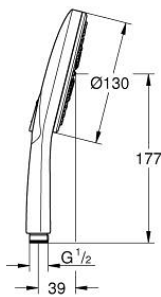

26 574 000 RAINSHOWER SMARTACTIVE 130 HAND SHOWER 3 SPRAYS

PRODUCT DESCRIPTION

- Colour: chrome
- spray plate in corresponding colour
- spray patterns: Rain, Jet, ActiveMassage
- maximum flow rate (at 3 bar): 8.5 l/min
- GROHE EcoJoy - less water, perfect flow
- GROHE DreamSpray - perfect spray pattern
- GROHE SmartTip showering spray selection via push of a ring
- GROHE LongLife finish
- GROHE SpeedClean - effortless limescale removal
- Inner WaterGuide - inner insulation for surface protection
- universal mounting system, fitting all standard shower hoses
- suitable for instantaneous heater

26 574 000 **RAINSHOWER SMARTACTIVE 130 HAND SHOWER 3 SPRAYS**

SPARE PARTS

1: Dirt strainer (Spare part-nr. 0700200M)