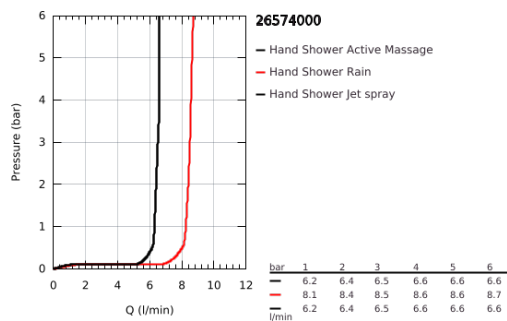

26 574 000 RAINSHOWER SMARTACTIVE 130 HAND SHOWER 3 SPRAYS

PRODUCT DESCRIPTION

- Colour: chrome
- spray plate in corresponding colour
- spray patterns: Rain, Jet, ActiveMassage
- maximum flow rate (at 3 bar): 8.5 l/min
- GROHE EcoJoy - less water, perfect flow
- GROHE DreamSpray - perfect spray pattern
- GROHE SmartTip showering spray selection via push of a ring
- GROHE LongLife finish
- GROHE SpeedClean - effortless limescale removal
- Inner WaterGuide - inner insulation for surface protection
- universal mounting system, fitting all standard shower hoses
- suitable for instantaneous heater

26 574 000 **RAINSHOWER SMARTACTIVE 130 HAND SHOWER 3 SPRAYS**

SPARE PARTS

1: Dirt strainer (Spare part-nr. 0700200M)