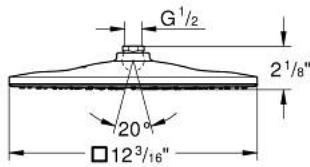

### PRODUCT DESCRIPTION

- Colour: chrome
- spray pattern: GROHE PureRain
- maximum flow rate (at 3 bar): 6 l/min
- spray plate chrome
- ball joint with turning angle  $\pm 10^\circ$
- connection thread 1/2"
- GROHE EcoJoy - less water, perfect flow
- GROHE DreamSpray - perfect spray pattern
- GROHE LongLife finish
- GROHE SpeedClean - effortless limescale removal
- Inner WaterGuide - inner insulation for surface protection
- suitable for instantaneous heater

26 570 000 **RAINSHOWER MONO 310 CUBE HEAD SHOWER 1 SPRAY**

**SPARE PARTS**

1: Fibre seal dia. Ø18.5 x Ø12 x 2 (Spare part-nr. 0138900M)

2: Dirt strainer (Spare part-nr. 48007000)