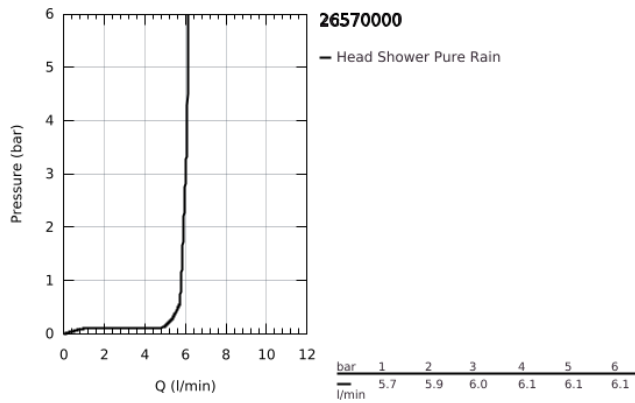

## 26 570 000 RAINSHOWER MONO 310 CUBE HEAD SHOWER 1 SPRAY

### PRODUCT DESCRIPTION

- Colour: chrome
- spray pattern: GROHE PureRain
- maximum flow rate (at 3 bar): 6 l/min
- spray plate chrome
- ball joint with turning angle  $\pm 10^\circ$
- connection thread 1/2"
- GROHE EcoJoy - less water, perfect flow
- GROHE DreamSpray - perfect spray pattern
- GROHE LongLife finish
- GROHE SpeedClean - effortless limescale removal
- Inner WaterGuide - inner insulation for surface protection
- suitable for instantaneous heater

26 570 000 **RAINSHOWER MONO 310 CUBE HEAD SHOWER 1 SPRAY**

**SPARE PARTS**

1: Fibre seal dia. Ø18.5 x Ø12 x 2 (Spare part-nr. 0138900M)

2: Dirt strainer (Spare part-nr. 48007000)