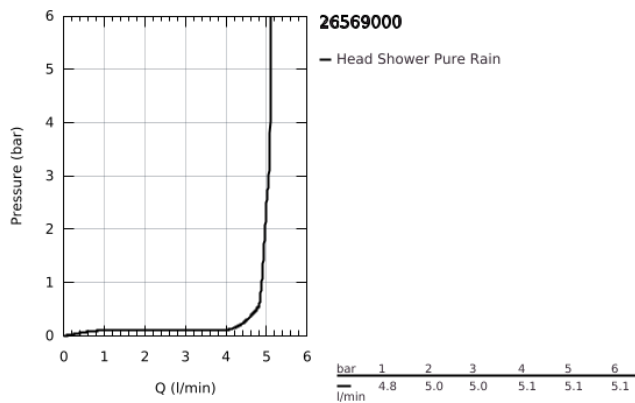

26 569 000 RAINSHOWER MONO 310 HEAD SHOWER 1 SPRAY

PRODUCT DESCRIPTION

- Colour: chrome
- spray pattern: GROHE PureRain
- maximum flow rate (at 3 bar): 5 l/min
- spray plate chrome
- ball joint with turning angle $\pm 10^\circ$
- connection thread 1/2"
- GROHE EcoJoy - less water, perfect flow
- GROHE DreamSpray - perfect spray pattern
- GROHE LongLife finish
- GROHE SpeedClean - effortless limescale removal
- Inner WaterGuide - inner insulation for surface protection
- suitable for instantaneous heater
- minimum pressure 1.0 bar

26 569 000 **RAINSHOWER MONO 310 HEAD SHOWER 1 SPRAY**

SPARE PARTS

1: Fibre seal dia. Ø18.5 x Ø12 x 2 (Spare part-nr. 0138900M)

2: Dirt strainer (Spare part-nr. 48007000)