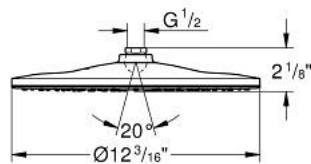

26 569 000 RAINSHOWER MONO 310 HEAD SHOWER 1 SPRAY

PRODUCT DESCRIPTION

- Colour: chrome
- spray pattern: GROHE PureRain
- maximum flow rate (at 3 bar): 5 l/min
- spray plate chrome
- ball joint with turning angle $\pm 10^\circ$
- connection thread 1/2"
- GROHE EcoJoy - less water, perfect flow
- GROHE DreamSpray - perfect spray pattern
- GROHE LongLife finish
- GROHE SpeedClean - effortless limescale removal
- Inner WaterGuide - inner insulation for surface protection
- suitable for instantaneous heater
- minimum pressure 1.0 bar

26 569 000 **RAINSHOWER MONO 310 HEAD SHOWER 1 SPRAY**

SPARE PARTS

1: Fibre seal dia. Ø18.5 x Ø12 x 2 (Spare part-nr. 0138900M)

2: Dirt strainer (Spare part-nr. 48007000)