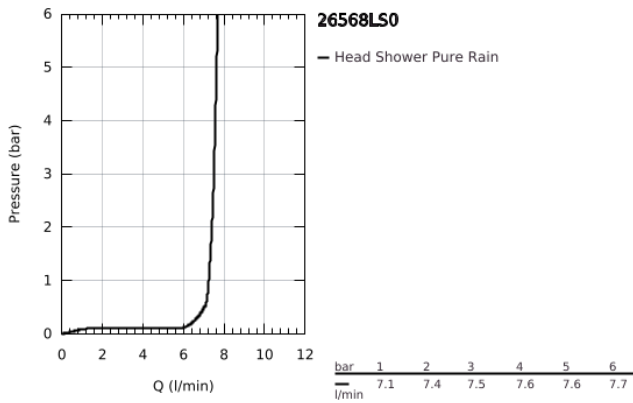

## 26 568 LS0 RAINSHOWER MONO 310 CUBE HEAD SHOWER 1 SPRAY

### PRODUCT DESCRIPTION

- Colour: moon white
- spray pattern: GROHE PureRain
- maximum flow rate (at 3 bar): 7.5 l/min
- spray plate moon white
- ball joint with turning angle  $\pm 10^\circ$
- connection thread 1/2"
- GROHE EcoJoy - less water, perfect flow
- GROHE DreamSpray - perfect spray pattern
- GROHE LongLife finish
- GROHE SpeedClean - effortless limescale removal
- Inner WaterGuide - inner insulation for surface protection
- suitable for instantaneous heater