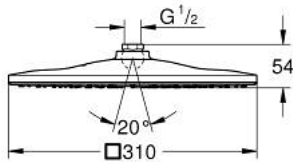

### PRODUCT DESCRIPTION

- Colour: moon white
- spray pattern: GROHE PureRain
- maximum flow rate (at 3 bar): 7.5 l/min
- spray plate moon white
- ball joint with turning angle  $\pm 10^\circ$
- connection thread 1/2"
- GROHE EcoJoy - less water, perfect flow
- GROHE DreamSpray - perfect spray pattern
- GROHE LongLife finish
- GROHE SpeedClean - effortless limescale removal
- Inner WaterGuide - inner insulation for surface protection
- suitable for instantaneous heater