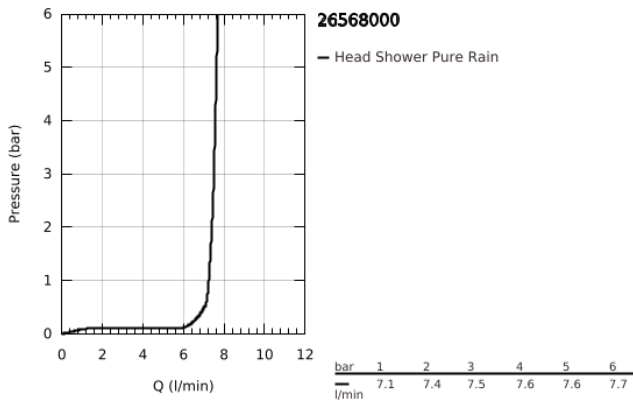

26 568 000 **RAINSHOWER MONO 310 CUBE HEAD SHOWER 1 SPRAY**

PRODUCT DESCRIPTION

- Colour: chrome
- spray pattern: GROHE PureRain
- maximum flow rate (at 3 bar): 7.5 l/min
- spray plate chrome
- ball joint with turning angle $\pm 10^\circ$
- connection thread 1/2"
- GROHE EcoJoy - less water, perfect flow
- GROHE DreamSpray - perfect spray pattern
- GROHE LongLife finish
- GROHE SpeedClean - effortless limescale removal
- Inner WaterGuide - inner insulation for surface protection
- suitable for instantaneous heater

26 568 000 **RAINSHOWER MONO 310 CUBE HEAD SHOWER 1 SPRAY**

SPARE PARTS

1: Fibre seal dia. Ø18.5 x Ø12 x 2 (Spare part-nr. 0138900M)

2: Dirt strainer (Spare part-nr. 48007000)