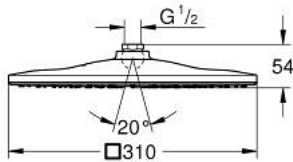

26 568 000 **RAINSHOWER MONO 310 CUBE HEAD SHOWER 1 SPRAY**

PRODUCT DESCRIPTION

- Colour: chrome
- spray pattern: GROHE PureRain
- maximum flow rate (at 3 bar): 7.5 l/min
- spray plate chrome
- ball joint with turning angle $\pm 10^\circ$
- connection thread 1/2"
- GROHE EcoJoy - less water, perfect flow
- GROHE DreamSpray - perfect spray pattern
- GROHE LongLife finish
- GROHE SpeedClean - effortless limescale removal
- Inner WaterGuide - inner insulation for surface protection
- suitable for instantaneous heater

26 568 000 **RAINSHOWER MONO 310 CUBE HEAD SHOWER 1 SPRAY**

SPARE PARTS

1: Fibre seal dia. Ø18.5 x Ø12 x 2 (Spare part-nr. 0138900M)

2: Dirt strainer (Spare part-nr. 48007000)