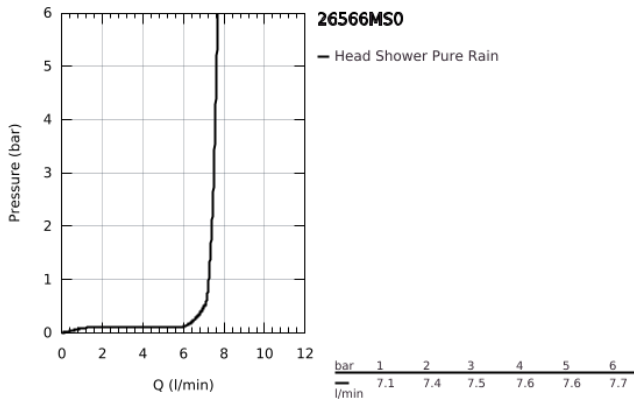

**26 566 MS0 RAINSHOWER MONO 310 CUBE HEAD SHOWER SET CEILING 142 MM, 1 SPRAY**

**PRODUCT DESCRIPTION**

- Colour: satin steel
- consisting of:
  - head shower Rainshower 310
  - spray pattern: GROHE PureRain
  - maximum flow rate (at 3 bar): 7.5 l/min
  - Rainshower shower arm ceiling 142 mm
  - GROHE EcoJoy - less water, perfect flow
  - GROHE DreamSpray - perfect spray pattern
  - GROHE LongLife finish
  - GROHE SpeedClean - effortless limescale removal
  - Inner WaterGuide - inner insulation for surface protection
  - suitable for instantaneous heater

26 566 MS0 **RAINSHOWER MONO 310 CUBE HEAD SHOWER SET CEILING 142 MM, 1  
SPRAY**

**SPARE PARTS**

- 1: Escutcheon (Spare part-nr. 48118MS0)
- 2: Fibre seal dia. Ø18.5 x Ø12 x 2 (Spare part-nr. 0138900M)
- 3: Dirt strainer (Spare part-nr. 48007000)