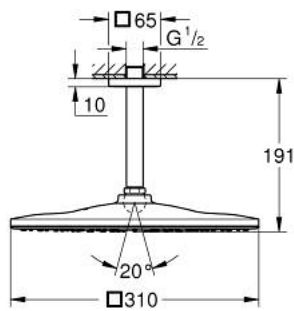

**26 566 MS0 RAINSHOWER MONO 310 CUBE HEAD SHOWER SET CEILING 142 MM, 1 SPRAY**

**PRODUCT DESCRIPTION**

- Colour: satin steel
- consisting of:
  - head shower Rainshower 310
  - spray pattern: GROHE PureRain
  - maximum flow rate (at 3 bar): 7.5 l/min
  - Rainshower shower arm ceiling 142 mm
  - GROHE EcoJoy - less water, perfect flow
  - GROHE DreamSpray - perfect spray pattern
  - GROHE LongLife finish
  - GROHE SpeedClean - effortless limescale removal
  - Inner WaterGuide - inner insulation for surface protection
  - suitable for instantaneous heater

26 566 MS0 **RAINSHOWER MONO 310 CUBE HEAD SHOWER SET CEILING 142 MM, 1  
SPRAY**

**SPARE PARTS**

- 1: Escutcheon (Spare part-nr. 48118MS0)
- 2: Fibre seal dia. Ø18.5 x Ø12 x 2 (Spare part-nr. 0138900M)
- 3: Dirt strainer (Spare part-nr. 48007000)