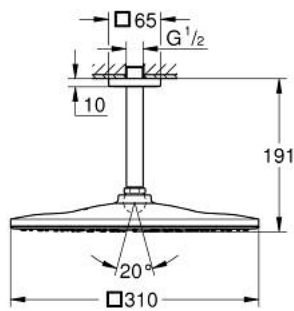

26 566 MG0 RAINSHOWER MONO 310 CUBE HEAD SHOWER SET CEILING 142 MM, 1 SPRAY

PRODUCT DESCRIPTION

- Colour: satin graphite
- consisting of:
 - head shower Rainshower 310
 - spray pattern: GROHE PureRain
 - maximum flow rate (at 3 bar): 7.5 l/min
 - Rainshower shower arm ceiling 142 mm
 - GROHE EcoJoy - less water, perfect flow
 - GROHE DreamSpray - perfect spray pattern
 - GROHE LongLife finish
 - GROHE SpeedClean - effortless limescale removal
 - Inner WaterGuide - inner insulation for surface protection
 - suitable for instantaneous heater

26 566 MG0 **RAINSHOWER MONO 310 CUBE HEAD SHOWER SET CEILING 142 MM, 1
SPRAY**

SPARE PARTS

- 1: Escutcheon (Spare part-nr. 48118MG0)
- 2: Fibre seal dia. Ø18.5 x Ø12 x 2 (Spare part-nr. 0138900M)
- 3: Dirt strainer (Spare part-nr. 48007000)