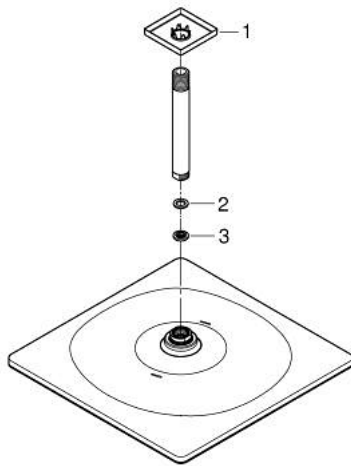

26 566 MG0 RAINSHOWER MONO 310 CUBE HEAD SHOWER SET CEILING 142 MM, 1 SPRAY

PRODUCT DESCRIPTION

- Colour: satin graphite
- consisting of:
 - head shower Rainshower 310
 - spray pattern: GROHE PureRain
 - maximum flow rate (at 3 bar): 7.5 l/min
 - Rainshower shower arm ceiling 142 mm
 - GROHE EcoJoy - less water, perfect flow
 - GROHE DreamSpray - perfect spray pattern
 - GROHE LongLife finish
 - GROHE SpeedClean - effortless limescale removal
 - Inner WaterGuide - inner insulation for surface protection
 - suitable for instantaneous heater

26 566 MG0 **RAINSHOWER MONO 310 CUBE HEAD SHOWER SET CEILING 142 MM, 1
SPRAY**

SPARE PARTS

- 1: Escutcheon (Spare part-nr. 48118MG0)
- 2: Fibre seal dia. Ø18.5 x Ø12 x 2 (Spare part-nr. 0138900M)
- 3: Dirt strainer (Spare part-nr. 48007000)