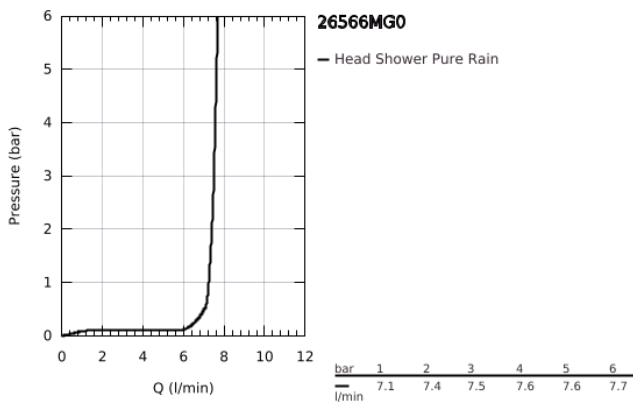

26 566 MG0 RAINSHOWER MONO 310 CUBE HEAD SHOWER SET CEILING 142 MM, 1 SPRAY

PRODUCT DESCRIPTION

- Colour: satin graphite
- consisting of:
 - head shower Rainshower 310
 - spray pattern: GROHE PureRain
 - maximum flow rate (at 3 bar): 7.5 l/min
 - Rainshower shower arm ceiling 142 mm
 - GROHE EcoJoy - less water, perfect flow
 - GROHE DreamSpray - perfect spray pattern
 - GROHE LongLife finish
 - GROHE SpeedClean - effortless limescale removal
 - Inner WaterGuide - inner insulation for surface protection
 - suitable for instantaneous heater

26 566 MG0 **RAINSHOWER MONO 310 CUBE HEAD SHOWER SET CEILING 142 MM, 1
SPRAY**

SPARE PARTS

- 1: Escutcheon (Spare part-nr. 48118MG0)
- 2: Fibre seal dia. Ø18.5 x Ø12 x 2 (Spare part-nr. 0138900M)
- 3: Dirt strainer (Spare part-nr. 48007000)