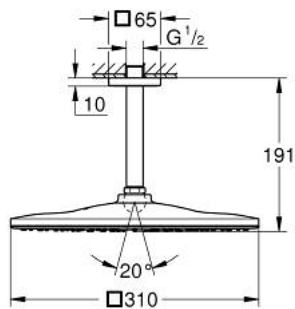

26 566 KF0 RAINSHOWER MONO 310 CUBE HEAD SHOWER SET CEILING 142 MM, 1 SPRAY

PRODUCT DESCRIPTION

- Colour: phantom black
- consisting of:
 - head shower Rainshower 310
 - spray pattern: GROHE PureRain
 - maximum flow rate (at 3 bar): 7.5 l/min
 - Rainshower shower arm ceiling 142 mm
 - GROHE EcoJoy - less water, perfect flow
 - GROHE DreamSpray - perfect spray pattern
 - GROHE SpeedClean - effortless limescale removal
 - Inner WaterGuide - inner insulation for surface protection
 - suitable for instantaneous heater

26 566 KF0 **RAINSHOWER MONO 310 CUBE HEAD SHOWER SET CEILING 142 MM, 1
SPRAY**

SPARE PARTS

- 1: Escutcheon (Spare part-nr. 48118KF0)
- 2: Fibre seal dia. Ø18.5 x Ø12 x 2 (Spare part-nr. 0138900M)
- 3: Dirt strainer (Spare part-nr. 48007000)