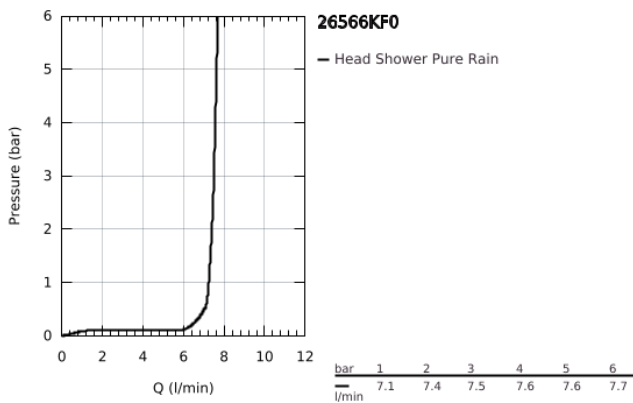

26 566 KF0 RAINSHOWER MONO 310 CUBE HEAD SHOWER SET CEILING 142 MM, 1 SPRAY

PRODUCT DESCRIPTION

- Colour: phantom black
- consisting of:
 - head shower Rainshower 310
 - spray pattern: GROHE PureRain
 - maximum flow rate (at 3 bar): 7.5 l/min
 - Rainshower shower arm ceiling 142 mm
 - GROHE EcoJoy - less water, perfect flow
 - GROHE DreamSpray - perfect spray pattern
 - GROHE SpeedClean - effortless limescale removal
 - Inner WaterGuide - inner insulation for surface protection
 - suitable for instantaneous heater

26 566 KF0 **RAINSHOWER MONO 310 CUBE HEAD SHOWER SET CEILING 142 MM, 1
SPRAY**

SPARE PARTS

- 1: Escutcheon (Spare part-nr. 48118KF0)
- 2: Fibre seal dia. Ø18.5 x Ø12 x 2 (Spare part-nr. 0138900M)
- 3: Dirt strainer (Spare part-nr. 48007000)