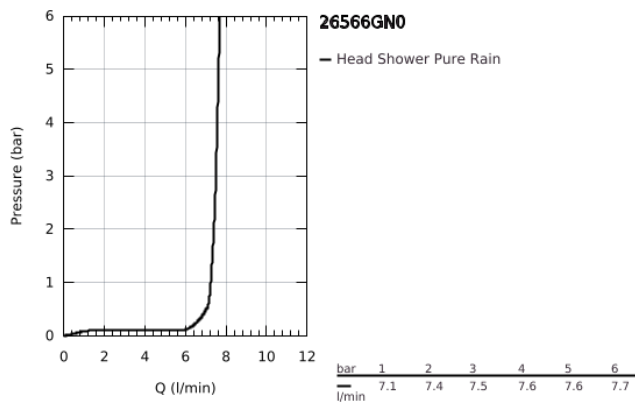

## 26 566 GN0 RAINSHOWER MONO 310 CUBE HEAD SHOWER SET CEILING 142 MM, 1 SPRAY

### PRODUCT DESCRIPTION

- Colour: brushed cool sunrise
- consisting of:
  - head shower Rainshower 310
  - spray pattern: GROHE PureRain
  - maximum flow rate (at 3 bar): 7.5 l/min
  - Rainshower shower arm ceiling 142 mm
  - GROHE EcoJoy - less water, perfect flow
  - GROHE DreamSpray - perfect spray pattern
  - GROHE LongLife finish
  - GROHE SpeedClean - effortless limescale removal
  - Inner WaterGuide - inner insulation for surface protection
  - suitable for instantaneous heater

26 566 GN0 **RAINSHOWER MONO 310 CUBE HEAD SHOWER SET CEILING 142 MM, 1  
SPRAY**

**SPARE PARTS**

- 1: Escutcheon (Spare part-nr. 48118GN0)
- 2: Fibre seal dia. Ø18.5 x Ø12 x 2 (Spare part-nr. 0138900M)
- 3: Dirt strainer (Spare part-nr. 48007000)