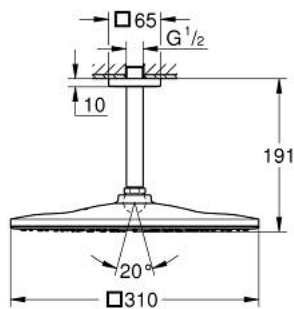

## 26 566 GN0 RAINSHOWER MONO 310 CUBE HEAD SHOWER SET CEILING 142 MM, 1 SPRAY

### PRODUCT DESCRIPTION

- Colour: brushed cool sunrise
- consisting of:
  - head shower Rainshower 310
  - spray pattern: GROHE PureRain
  - maximum flow rate (at 3 bar): 7.5 l/min
  - Rainshower shower arm ceiling 142 mm
  - GROHE EcoJoy - less water, perfect flow
  - GROHE DreamSpray - perfect spray pattern
  - GROHE LongLife finish
  - GROHE SpeedClean - effortless limescale removal
  - Inner WaterGuide - inner insulation for surface protection
  - suitable for instantaneous heater

26 566 GN0 **RAINSHOWER MONO 310 CUBE HEAD SHOWER SET CEILING 142 MM, 1  
SPRAY**

**SPARE PARTS**

- 1: Escutcheon (Spare part-nr. 48118GN0)
- 2: Fibre seal dia. Ø18.5 x Ø12 x 2 (Spare part-nr. 0138900M)
- 3: Dirt strainer (Spare part-nr. 48007000)