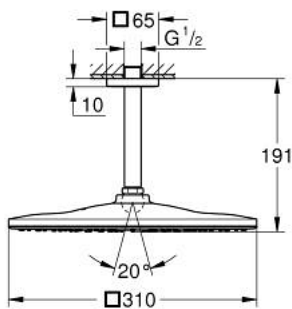

26 566 GL0 RAINSHOWER MONO 310 CUBE HEAD SHOWER SET CEILING 142 MM, 1 SPRAY

PRODUCT DESCRIPTION

- Colour: cool sunrise
- consisting of:
 - head shower Rainshower 310
 - spray pattern: GROHE PureRain
 - maximum flow rate (at 3 bar): 7.5 l/min
 - Rainshower shower arm ceiling 142 mm
 - GROHE EcoJoy - less water, perfect flow
 - GROHE DreamSpray - perfect spray pattern
 - GROHE LongLife finish
 - GROHE SpeedClean - effortless limescale removal
 - Inner WaterGuide - inner insulation for surface protection
 - suitable for instantaneous heater

26 566 GL0 RAINSHOWER MONO 310 CUBE HEAD SHOWER SET CEILING 142 MM, 1
SPRAY

SPARE PARTS

- 1: Escutcheon (Spare part-nr. 48118GL0)
- 2: Fibre seal dia. Ø18.5 x Ø12 x 2 (Spare part-nr. 0138900M)
- 3: Dirt strainer (Spare part-nr. 48007000)