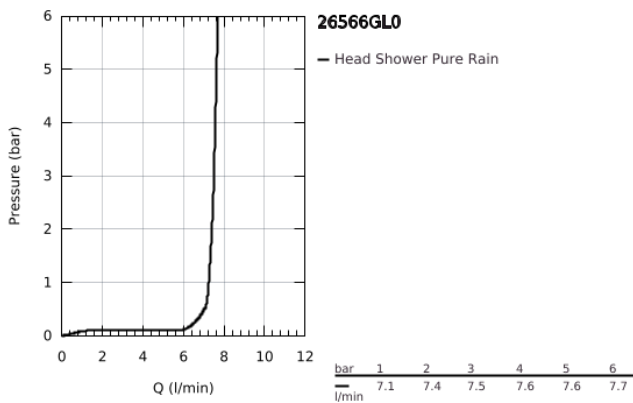

26 566 GL0 RAINSHOWER MONO 310 CUBE HEAD SHOWER SET CEILING 142 MM, 1 SPRAY

PRODUCT DESCRIPTION

- Colour: cool sunrise
- consisting of:
 - head shower Rainshower 310
 - spray pattern: GROHE PureRain
 - maximum flow rate (at 3 bar): 7.5 l/min
 - Rainshower shower arm ceiling 142 mm
 - GROHE EcoJoy - less water, perfect flow
 - GROHE DreamSpray - perfect spray pattern
 - GROHE LongLife finish
 - GROHE SpeedClean - effortless limescale removal
 - Inner WaterGuide - inner insulation for surface protection
 - suitable for instantaneous heater

26 566 GL0 RAINSHOWER MONO 310 CUBE HEAD SHOWER SET CEILING 142 MM, 1
SPRAY

SPARE PARTS

- 1: Escutcheon (Spare part-nr. 48118GL0)
- 2: Fibre seal dia. Ø18.5 x Ø12 x 2 (Spare part-nr. 0138900M)
- 3: Dirt strainer (Spare part-nr. 48007000)