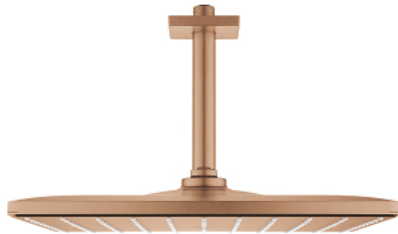

26 566 DL0 RAINSHOWER MONO 310 CUBE HEAD SHOWER SET CEILING 142 MM, 1 SPRAY

PRODUCT DESCRIPTION

- Colour: brushed warm sunset
- consisting of:
 - head shower Rainshower 310
 - spray pattern: GROHE PureRain
 - maximum flow rate (at 3 bar): 7.5 l/min
 - Rainshower shower arm ceiling 142 mm
 - GROHE EcoJoy - less water, perfect flow
 - GROHE DreamSpray - perfect spray pattern
 - GROHE LongLife finish
 - GROHE SpeedClean - effortless limescale removal
 - Inner WaterGuide - inner insulation for surface protection
 - suitable for instantaneous heater

26 566 DL0 **RAINSHOWER MONO 310 CUBE HEAD SHOWER SET CEILING 142 MM, 1
SPRAY**

SPARE PARTS

- 1: Escutcheon (Spare part-nr. 48118DL0)
- 2: Fibre seal dia. Ø18.5 x Ø12 x 2 (Spare part-nr. 0138900M)
- 3: Dirt strainer (Spare part-nr. 48007000)