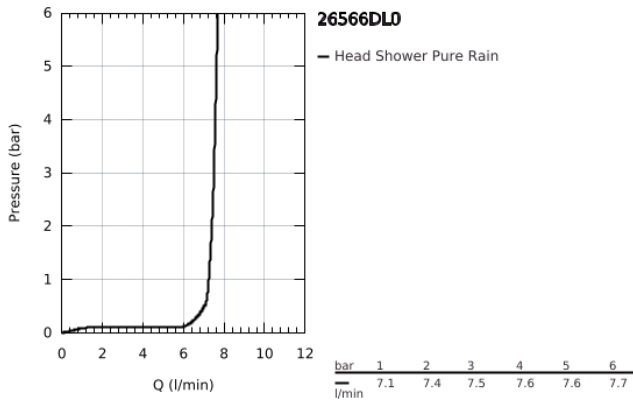

26 566 DL0 RAINSHOWER MONO 310 CUBE HEAD SHOWER SET CEILING 142 MM, 1 SPRAY

PRODUCT DESCRIPTION

- Colour: brushed warm sunset
- consisting of:
 - head shower Rainshower 310
 - spray pattern: GROHE PureRain
 - maximum flow rate (at 3 bar): 7.5 l/min
 - Rainshower shower arm ceiling 142 mm
 - GROHE EcoJoy - less water, perfect flow
 - GROHE DreamSpray - perfect spray pattern
 - GROHE LongLife finish
 - GROHE SpeedClean - effortless limescale removal
 - Inner WaterGuide - inner insulation for surface protection
 - suitable for instantaneous heater

26 566 DL0 **RAINSHOWER MONO 310 CUBE HEAD SHOWER SET CEILING 142 MM, 1
SPRAY**

SPARE PARTS

- 1: Escutcheon (Spare part-nr. 48118DL0)
- 2: Fibre seal dia. Ø18.5 x Ø12 x 2 (Spare part-nr. 0138900M)
- 3: Dirt strainer (Spare part-nr. 48007000)