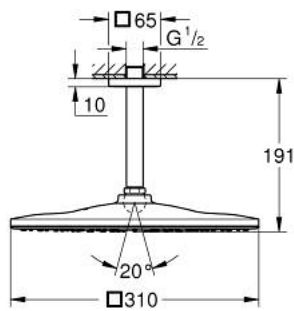

26 566 DL0 RAINSHOWER MONO 310 CUBE HEAD SHOWER SET CEILING 142 MM, 1 SPRAY

PRODUCT DESCRIPTION

- Colour: brushed warm sunset
- consisting of:
 - head shower Rainshower 310
 - spray pattern: GROHE PureRain
 - maximum flow rate (at 3 bar): 7.5 l/min
 - Rainshower shower arm ceiling 142 mm
 - GROHE EcoJoy - less water, perfect flow
 - GROHE DreamSpray - perfect spray pattern
 - GROHE LongLife finish
 - GROHE SpeedClean - effortless limescale removal
 - Inner WaterGuide - inner insulation for surface protection
 - suitable for instantaneous heater

26 566 DL0 **RAINSHOWER MONO 310 CUBE HEAD SHOWER SET CEILING 142 MM, 1
SPRAY**

SPARE PARTS

- 1: Escutcheon (Spare part-nr. 48118DL0)
- 2: Fibre seal dia. Ø18.5 x Ø12 x 2 (Spare part-nr. 0138900M)
- 3: Dirt strainer (Spare part-nr. 48007000)