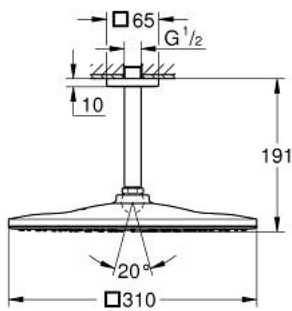

26 566 DC0 **RAINSHOWER MONO 310 CUBE HEAD SHOWER SET CEILING 142 MM, 1 SPRAY**

**PRODUCT DESCRIPTION**

- Colour: supersteel
- consisting of:
  - head shower Rainshower 310
  - spray pattern: GROHE PureRain
  - maximum flow rate (at 3 bar): 7.5 l/min
  - Rainshower shower arm ceiling 142 mm
  - GROHE EcoJoy - less water, perfect flow
  - GROHE DreamSpray - perfect spray pattern
  - GROHE LongLife finish
  - GROHE SpeedClean - effortless limescale removal
  - Inner WaterGuide - inner insulation for surface protection
  - suitable for instantaneous heater

26 566 DC0 **RAINSHOWER MONO 310 CUBE HEAD SHOWER SET CEILING 142 MM, 1  
SPRAY**

**SPARE PARTS**

- 1: Escutcheon (Spare part-nr. 48118000)
- 2: Fibre seal dia.  $\varnothing 18.5 \times \varnothing 12 \times 2$  (Spare part-nr. 0138900M)
- 3: Dirt strainer (Spare part-nr. 48007000)