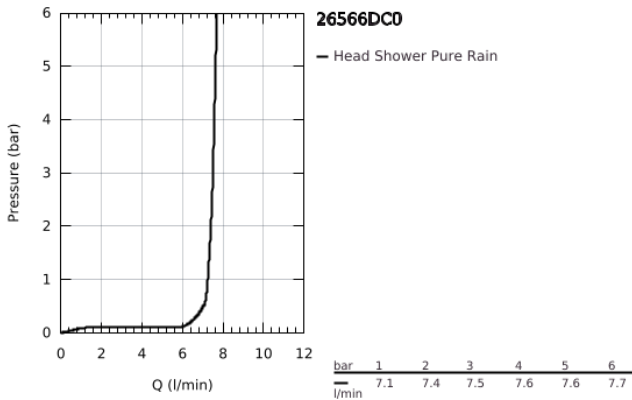

26 566 DC0 **RAINSHOWER MONO 310 CUBE HEAD SHOWER SET CEILING 142 MM, 1 SPRAY**

**PRODUCT DESCRIPTION**

- Colour: supersteel
- consisting of:
  - head shower Rainshower 310
  - spray pattern: GROHE PureRain
  - maximum flow rate (at 3 bar): 7.5 l/min
  - Rainshower shower arm ceiling 142 mm
  - GROHE EcoJoy - less water, perfect flow
  - GROHE DreamSpray - perfect spray pattern
  - GROHE LongLife finish
  - GROHE SpeedClean - effortless limescale removal
  - Inner WaterGuide - inner insulation for surface protection
  - suitable for instantaneous heater

26 566 DC0 **RAINSHOWER MONO 310 CUBE HEAD SHOWER SET CEILING 142 MM, 1  
SPRAY**

**SPARE PARTS**

- 1: Escutcheon (Spare part-nr. 48118000)
- 2: Fibre seal dia.  $\varnothing 18.5 \times \varnothing 12 \times 2$  (Spare part-nr. 0138900M)
- 3: Dirt strainer (Spare part-nr. 48007000)