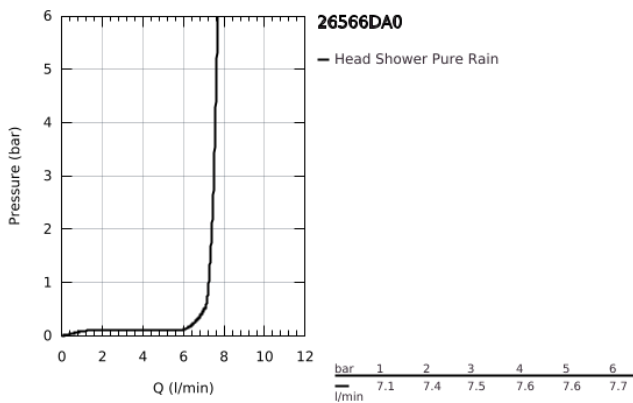

26 566 DA0 RAINSHOWER MONO 310 CUBE HEAD SHOWER SET CEILING 142 MM, 1 SPRAY

PRODUCT DESCRIPTION

- Colour: warm sunset
- consisting of:
 - head shower Rainshower 310
 - spray pattern: GROHE PureRain
 - maximum flow rate (at 3 bar): 7.5 l/min
 - Rainshower shower arm ceiling 142 mm
 - GROHE EcoJoy - less water, perfect flow
 - GROHE DreamSpray - perfect spray pattern
 - GROHE LongLife finish
 - GROHE SpeedClean - effortless limescale removal
 - Inner WaterGuide - inner insulation for surface protection
- suitable for instantaneous heater

26 566 DA0 **RAINSHOWER MONO 310 CUBE HEAD SHOWER SET CEILING 142 MM, 1
SPRAY**

SPARE PARTS

- 1: Escutcheon (Spare part-nr. 48118DA0)
- 2: Fibre seal dia. Ø18.5 x Ø12 x 2 (Spare part-nr. 0138900M)
- 3: Dirt strainer (Spare part-nr. 48007000)