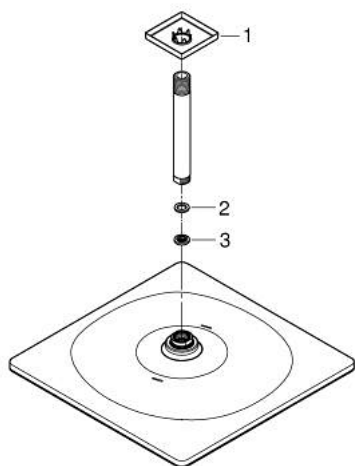

26 566 DA0 RAINSHOWER MONO 310 CUBE HEAD SHOWER SET CEILING 142 MM, 1 SPRAY

PRODUCT DESCRIPTION

- Colour: warm sunset
- consisting of:
 - head shower Rainshower 310
 - spray pattern: GROHE PureRain
 - maximum flow rate (at 3 bar): 7.5 l/min
 - Rainshower shower arm ceiling 142 mm
 - GROHE EcoJoy - less water, perfect flow
 - GROHE DreamSpray - perfect spray pattern
 - GROHE LongLife finish
 - GROHE SpeedClean - effortless limescale removal
 - Inner WaterGuide - inner insulation for surface protection
- suitable for instantaneous heater

26 566 DA0 **RAINSHOWER MONO 310 CUBE HEAD SHOWER SET CEILING 142 MM, 1
SPRAY**

SPARE PARTS

- 1: Escutcheon (Spare part-nr. 48118DA0)
- 2: Fibre seal dia. Ø18.5 x Ø12 x 2 (Spare part-nr. 0138900M)
- 3: Dirt strainer (Spare part-nr. 48007000)