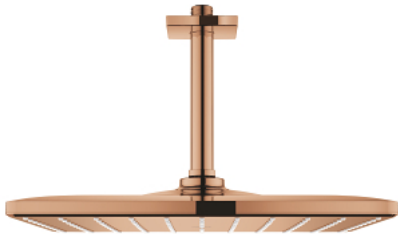

26 566 DA0 RAINSHOWER MONO 310 CUBE HEAD SHOWER SET CEILING 142 MM, 1 SPRAY

PRODUCT DESCRIPTION

- Colour: warm sunset
- consisting of:
 - head shower Rainshower 310
 - spray pattern: GROHE PureRain
 - maximum flow rate (at 3 bar): 7.5 l/min
 - Rainshower shower arm ceiling 142 mm
 - GROHE EcoJoy - less water, perfect flow
 - GROHE DreamSpray - perfect spray pattern
 - GROHE LongLife finish
 - GROHE SpeedClean - effortless limescale removal
 - Inner WaterGuide - inner insulation for surface protection
- suitable for instantaneous heater

26 566 DA0 **RAINSHOWER MONO 310 CUBE HEAD SHOWER SET CEILING 142 MM, 1
SPRAY**

SPARE PARTS

- 1: Escutcheon (Spare part-nr. 48118DA0)
- 2: Fibre seal dia. Ø18.5 x Ø12 x 2 (Spare part-nr. 0138900M)
- 3: Dirt strainer (Spare part-nr. 48007000)