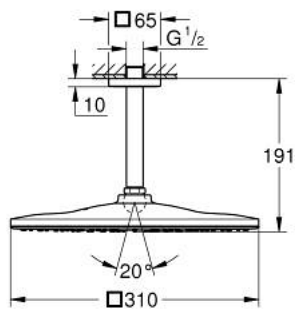

26 566 DA0 RAINSHOWER MONO 310 CUBE HEAD SHOWER SET CEILING 142 MM, 1 SPRAY

PRODUCT DESCRIPTION

- Colour: warm sunset
- consisting of:
 - head shower Rainshower 310
 - spray pattern: GROHE PureRain
 - maximum flow rate (at 3 bar): 7.5 l/min
 - Rainshower shower arm ceiling 142 mm
 - GROHE EcoJoy - less water, perfect flow
 - GROHE DreamSpray - perfect spray pattern
 - GROHE LongLife finish
 - GROHE SpeedClean - effortless limescale removal
 - Inner WaterGuide - inner insulation for surface protection
- suitable for instantaneous heater

26 566 DA0 **RAINSHOWER MONO 310 CUBE HEAD SHOWER SET CEILING 142 MM, 1
SPRAY**

SPARE PARTS

- 1: Escutcheon (Spare part-nr. 48118DA0)
- 2: Fibre seal dia. Ø18.5 x Ø12 x 2 (Spare part-nr. 0138900M)
- 3: Dirt strainer (Spare part-nr. 48007000)