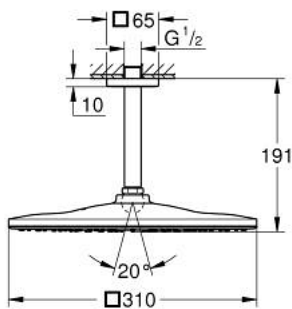

26 566 AL0 RAINSHOWER MONO 310 CUBE HEAD SHOWER SET CEILING 142 MM, 1 SPRAY

PRODUCT DESCRIPTION

- Colour: brushed hard graphite
- consisting of:
 - head shower Rainshower 310
 - spray pattern: GROHE PureRain
 - maximum flow rate (at 3 bar): 7.5 l/min
 - Rainshower shower arm ceiling 142 mm
 - GROHE EcoJoy - less water, perfect flow
 - GROHE DreamSpray - perfect spray pattern
 - GROHE LongLife finish
 - GROHE SpeedClean - effortless limescale removal
 - Inner WaterGuide - inner insulation for surface protection
 - suitable for instantaneous heater

26 566 AL0 RAINSHOWER MONO 310 CUBE HEAD SHOWER SET CEILING 142 MM, 1
SPRAY

SPARE PARTS

- 1: Escutcheon (Spare part-nr. 48118AL0)
- 2: Fibre seal dia. Ø18.5 x Ø12 x 2 (Spare part-nr. 0138900M)
- 3: Dirt strainer (Spare part-nr. 48007000)