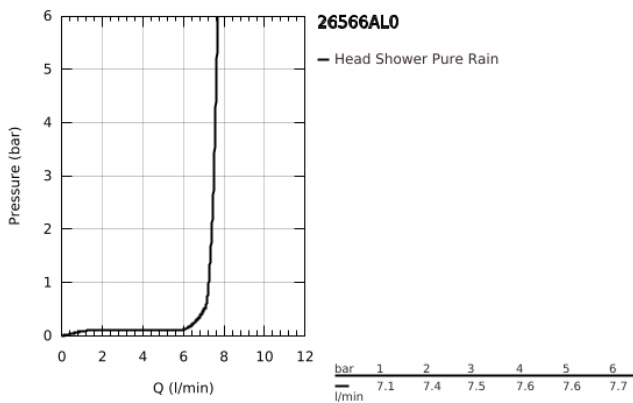

26 566 AL0 RAINSHOWER MONO 310 CUBE HEAD SHOWER SET CEILING 142 MM, 1 SPRAY

PRODUCT DESCRIPTION

- Colour: brushed hard graphite
- consisting of:
 - head shower Rainshower 310
 - spray pattern: GROHE PureRain
 - maximum flow rate (at 3 bar): 7.5 l/min
 - Rainshower shower arm ceiling 142 mm
 - GROHE EcoJoy - less water, perfect flow
 - GROHE DreamSpray - perfect spray pattern
 - GROHE LongLife finish
 - GROHE SpeedClean - effortless limescale removal
 - Inner WaterGuide - inner insulation for surface protection
 - suitable for instantaneous heater

26 566 AL0 RAINSHOWER MONO 310 CUBE HEAD SHOWER SET CEILING 142 MM, 1
SPRAY

SPARE PARTS

- 1: Escutcheon (Spare part-nr. 48118AL0)
- 2: Fibre seal dia. Ø18.5 x Ø12 x 2 (Spare part-nr. 0138900M)
- 3: Dirt strainer (Spare part-nr. 48007000)