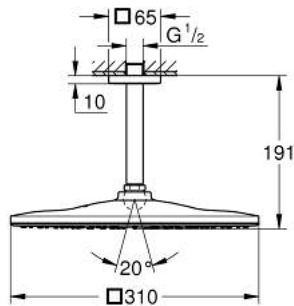

26 566 A00 RAINSHOWER MONO 310 CUBE HEAD SHOWER SET CEILING 142 MM, 1  
SPRAY

**PRODUCT DESCRIPTION**

- Colour: hard graphite
- consisting of:
  - head shower Rainshower 310
  - spray pattern: GROHE PureRain
  - maximum flow rate (at 3 bar): 7.5 l/min
  - Rainshower shower arm ceiling 142 mm
  - GROHE EcoJoy - less water, perfect flow
  - GROHE DreamSpray - perfect spray pattern
  - GROHE LongLife finish
  - GROHE SpeedClean - effortless limescale removal
  - Inner WaterGuide - inner insulation for surface protection
  - suitable for instantaneous heater

26 566 A00 **RAINSHOWER MONO 310 CUBE HEAD SHOWER SET CEILING 142 MM, 1  
SPRAY**

**SPARE PARTS**

- 1: escutcheon US (Spare part-nr. 48118A00)
- 2: Fibre seal dia. Ø18.5 x Ø12 x 2 (Spare part-nr. 0138900M)
- 3: Dirt strainer (Spare part-nr. 48007000)