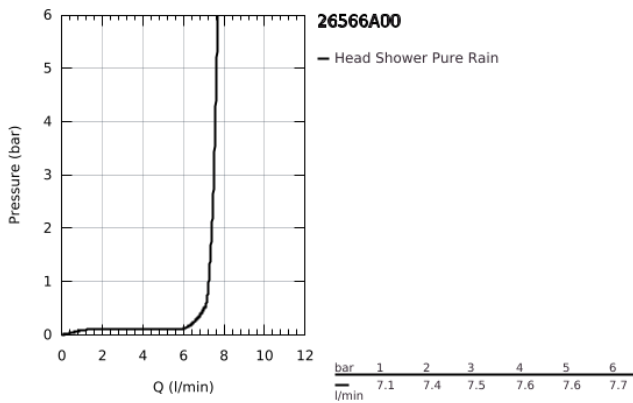

26 566 A00 RAINSHOWER MONO 310 CUBE HEAD SHOWER SET CEILING 142 MM, 1  
SPRAY

**PRODUCT DESCRIPTION**

- Colour: hard graphite
- consisting of:
  - head shower Rainshower 310
  - spray pattern: GROHE PureRain
  - maximum flow rate (at 3 bar): 7.5 l/min
  - Rainshower shower arm ceiling 142 mm
  - GROHE EcoJoy - less water, perfect flow
  - GROHE DreamSpray - perfect spray pattern
  - GROHE LongLife finish
  - GROHE SpeedClean - effortless limescale removal
  - Inner WaterGuide - inner insulation for surface protection
  - suitable for instantaneous heater

26 566 A00 **RAINSHOWER MONO 310 CUBE HEAD SHOWER SET CEILING 142 MM, 1  
SPRAY**

**SPARE PARTS**

- 1: escutcheon US (Spare part-nr. 48118A00)
- 2: Fibre seal dia. Ø18.5 x Ø12 x 2 (Spare part-nr. 0138900M)
- 3: Dirt strainer (Spare part-nr. 48007000)