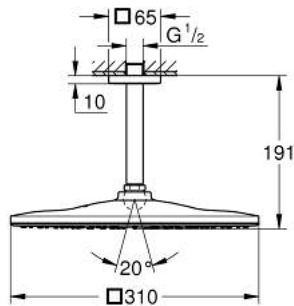

26 566 243 0 **RAINSHOWER MONO 310 CUBE HEAD SHOWER SET CEILING 142 MM, 1 SPRAY**

PRODUCT DESCRIPTION

- Colour: matte black
- consisting of:
 - head shower Rainshower 310
 - spray pattern: GROHE PureRain
 - maximum flow rate (at 3 bar): 7.5 l/min
 - Rainshower shower arm ceiling 142 mm
 - GROHE EcoJoy - less water, perfect flow
 - GROHE DreamSpray - perfect spray pattern
 - GROHE SpeedClean - effortless limescale removal
 - Inner WaterGuide - inner insulation for surface protection
 - suitable for instantaneous heater

26 566 243 0 **RAINSHOWER MONO 310 CUBE HEAD SHOWER SET CEILING 142 MM, 1
SPRAY**

SPARE PARTS

- 1: Escutcheon (Spare part-nr. 481182430)
- 2: Fibre seal dia. Ø18.5 x Ø12 x 2 (Spare part-nr. 0138900M)
- 3: Dirt strainer (Spare part-nr. 48007000)