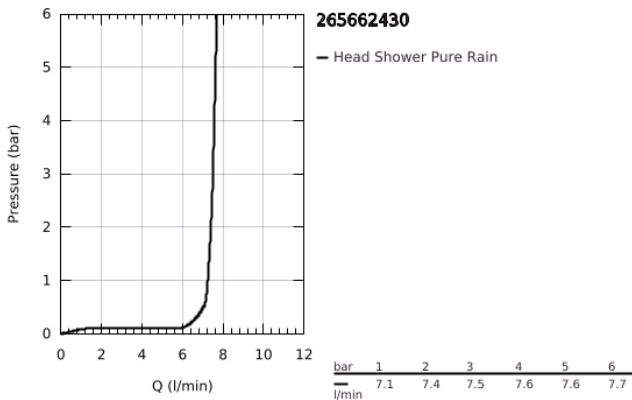

26 566 243 0 **RAINSHOWER MONO 310 CUBE HEAD SHOWER SET CEILING 142 MM, 1 SPRAY**

PRODUCT DESCRIPTION

- Colour: matte black
- consisting of:
 - head shower Rainshower 310
 - spray pattern: GROHE PureRain
 - maximum flow rate (at 3 bar): 7.5 l/min
 - Rainshower shower arm ceiling 142 mm
 - GROHE EcoJoy - less water, perfect flow
 - GROHE DreamSpray - perfect spray pattern
 - GROHE SpeedClean - effortless limescale removal
 - Inner WaterGuide - inner insulation for surface protection
 - suitable for instantaneous heater

26 566 243 0 **RAINSHOWER MONO 310 CUBE HEAD SHOWER SET CEILING 142 MM, 1
SPRAY**

SPARE PARTS

- 1: Escutcheon (Spare part-nr. 481182430)
- 2: Fibre seal dia. Ø18.5 x Ø12 x 2 (Spare part-nr. 0138900M)
- 3: Dirt strainer (Spare part-nr. 48007000)