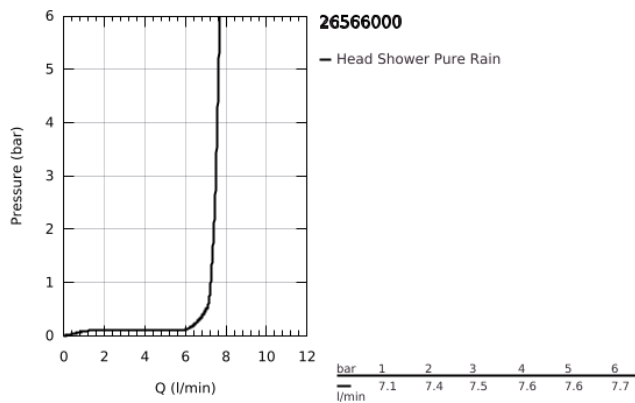

26 566 000 RAINSHOWER MONO 310 CUBE HEAD SHOWER SET CEILING 142 MM, 1 SPRAY

PRODUCT DESCRIPTION

- Colour: chrome
- consisting of:
 - head shower Rainshower 310
 - spray pattern: GROHE PureRain
 - maximum flow rate (at 3 bar): 7.5 l/min
- Rainshower shower arm ceiling 142 mm (27 485 000)
- GROHE EcoJoy - less water, perfect flow
- GROHE DreamSpray - perfect spray pattern
- GROHE LongLife finish
- GROHE SpeedClean - effortless limescale removal
- Inner WaterGuide - inner insulation for surface protection
- suitable for instantaneous heater

26 566 000 **RAINSHOWER MONO 310 CUBE HEAD SHOWER SET CEILING 142 MM, 1
SPRAY**

SPARE PARTS

- 1: Escutcheon (Spare part-nr. 48118000)
- 2: Fibre seal dia. Ø18.5 x Ø12 x 2 (Spare part-nr. 0138900M)
- 3: Dirt strainer (Spare part-nr. 48007000)