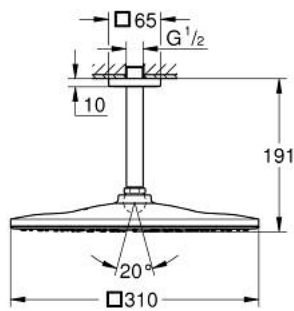

26 566 000 RAINSHOWER MONO 310 CUBE HEAD SHOWER SET CEILING 142 MM, 1 SPRAY

PRODUCT DESCRIPTION

- Colour: chrome
- consisting of:
 - head shower Rainshower 310
 - spray pattern: GROHE PureRain
 - maximum flow rate (at 3 bar): 7.5 l/min
- Rainshower shower arm ceiling 142 mm (27 485 000)
- GROHE EcoJoy - less water, perfect flow
- GROHE DreamSpray - perfect spray pattern
- GROHE LongLife finish
- GROHE SpeedClean - effortless limescale removal
- Inner WaterGuide - inner insulation for surface protection
- suitable for instantaneous heater

26 566 000 **RAINSHOWER MONO 310 CUBE HEAD SHOWER SET CEILING 142 MM, 1
SPRAY**

SPARE PARTS

- 1: Escutcheon (Spare part-nr. 48118000)
- 2: Fibre seal dia. Ø18.5 x Ø12 x 2 (Spare part-nr. 0138900M)
- 3: Dirt strainer (Spare part-nr. 48007000)