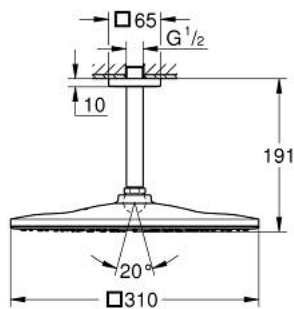

26 565 000 RAINSHOWER MONO 310 CUBE HEAD SHOWER SET CEILING 142 MM, 1 SPRAY

PRODUCT DESCRIPTION

- Colour: chrome
- consisting of:
 - head shower Rainshower 310, spray plate chrome (26 567)
 - spray pattern: GROHE PureRain
 - maximum flow rate (at 3 bar): 19 l/min
 - Rainshower shower arm ceiling 142 mm (27 485 000)
 - GROHE DreamSpray - perfect spray pattern
 - GROHE LongLife finish
 - GROHE SpeedClean - effortless limescale removal
 - Inner WaterGuide - inner insulation for surface protection
 - suitable for instantaneous heater

26 565 000 **RAINSHOWER MONO 310 CUBE HEAD SHOWER SET CEILING 142 MM, 1
SPRAY**

SPARE PARTS

- 1: Escutcheon (Spare part-nr. 48118000)
- 2: Fibre seal dia. $\varnothing 18.5 \times \varnothing 12 \times 2$ (Spare part-nr. 0138900M)
- 3: Dirt strainer (Spare part-nr. 48007000)