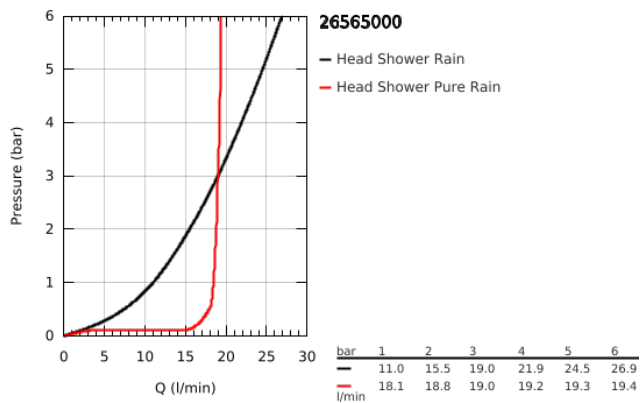

26 565 000 RAINSHOWER MONO 310 CUBE HEAD SHOWER SET CEILING 142 MM, 1 SPRAY

PRODUCT DESCRIPTION

- Colour: chrome
- consisting of:
 - head shower Rainshower 310, spray plate chrome (26 567)
 - spray pattern: GROHE PureRain
 - maximum flow rate (at 3 bar): 19 l/min
 - Rainshower shower arm ceiling 142 mm (27 485 000)
 - GROHE DreamSpray - perfect spray pattern
 - GROHE LongLife finish
 - GROHE SpeedClean - effortless limescale removal
 - Inner WaterGuide - inner insulation for surface protection
 - suitable for instantaneous heater

26 565 000 **RAINSHOWER MONO 310 CUBE HEAD SHOWER SET CEILING 142 MM, 1
SPRAY**

SPARE PARTS

- 1: Escutcheon (Spare part-nr. 48118000)
- 2: Fibre seal dia. $\varnothing 18.5 \times \varnothing 12 \times 2$ (Spare part-nr. 0138900M)
- 3: Dirt strainer (Spare part-nr. 48007000)