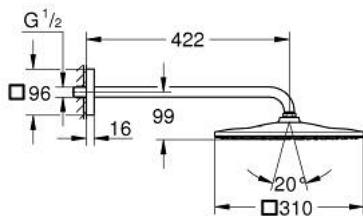

26 564 MS0 RAINSHOWER MONO 310 CUBE HEAD SHOWER SET 422 MM, 1 SPRAY

PRODUCT DESCRIPTION

- Colour: satin steel
- consisting of:
 - head shower Rainshower 310
 - spray pattern: GROHE PureRain
 - maximum flow rate (at 3 bar): 7.5 l/min
 - shower arm 422 mm
- GROHE EcoJoy - less water, perfect flow
- GROHE DreamSpray - perfect spray pattern
- GROHE LongLife finish
- GROHE SpeedClean - effortless limescale removal
- Inner WaterGuide - inner insulation for surface protection
- suitable for instantaneous heater

26 564 MS0 **RAINSHOWER MONO 310 CUBE HEAD SHOWER SET 422 MM, 1 SPRAY**

SPARE PARTS

1: Fibre seal dia. Ø18.5 x Ø12 x 2 (Spare part-nr. 0138900M)

2: Dirt strainer (Spare part-nr. 48007000)