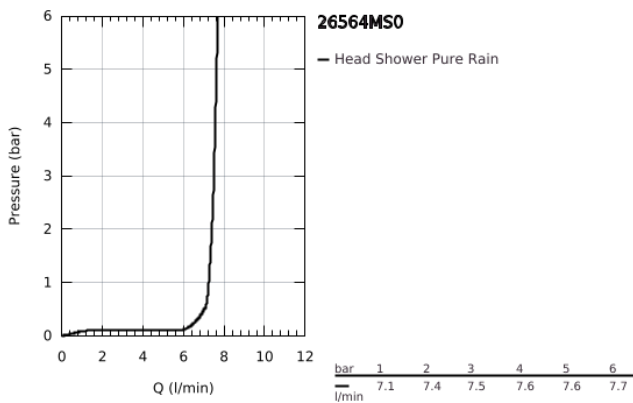

26 564 MS0 RAINSHOWER MONO 310 CUBE HEAD SHOWER SET 422 MM, 1 SPRAY

PRODUCT DESCRIPTION

- Colour: satin steel
- consisting of:
 - head shower Rainshower 310
 - spray pattern: GROHE PureRain
 - maximum flow rate (at 3 bar): 7.5 l/min
 - shower arm 422 mm
- GROHE EcoJoy - less water, perfect flow
- GROHE DreamSpray - perfect spray pattern
- GROHE LongLife finish
- GROHE SpeedClean - effortless limescale removal
- Inner WaterGuide - inner insulation for surface protection
- suitable for instantaneous heater

26 564 MS0 **RAINSHOWER MONO 310 CUBE HEAD SHOWER SET 422 MM, 1 SPRAY**

SPARE PARTS

1: Fibre seal dia. Ø18.5 x Ø12 x 2 (Spare part-nr. 0138900M)

2: Dirt strainer (Spare part-nr. 48007000)