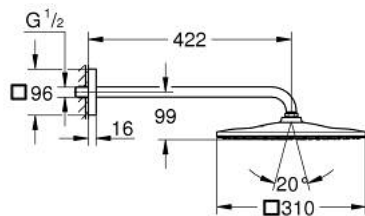

## 26 564 MG0 RAINSHOWER MONO 310 CUBE HEAD SHOWER SET 422 MM, 1 SPRAY

### PRODUCT DESCRIPTION

- Colour: satin graphite
- consisting of:
  - head shower Rainshower 310
  - spray pattern: GROHE PureRain
  - maximum flow rate (at 3 bar): 7.5 l/min
  - shower arm 422 mm
- GROHE EcoJoy - less water, perfect flow
- GROHE DreamSpray - perfect spray pattern
- GROHE LongLife finish
- GROHE SpeedClean - effortless limescale removal
- Inner WaterGuide - inner insulation for surface protection
- suitable for instantaneous heater

### SPARE PARTS

1: Fibre seal dia. Ø18.5 x Ø12 x 2 (Spare part-nr. 0138900M)

2: Dirt strainer (Spare part-nr. 48007000)