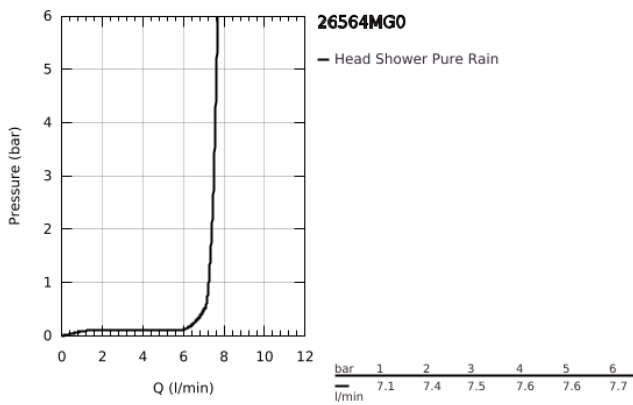

## 26 564 MG0 RAINSHOWER MONO 310 CUBE HEAD SHOWER SET 422 MM, 1 SPRAY

### PRODUCT DESCRIPTION

- Colour: satin graphite
- consisting of:
  - head shower Rainshower 310
  - spray pattern: GROHE PureRain
  - maximum flow rate (at 3 bar): 7.5 l/min
  - shower arm 422 mm
- GROHE EcoJoy - less water, perfect flow
- GROHE DreamSpray - perfect spray pattern
- GROHE LongLife finish
- GROHE SpeedClean - effortless limescale removal
- Inner WaterGuide - inner insulation for surface protection
- suitable for instantaneous heater